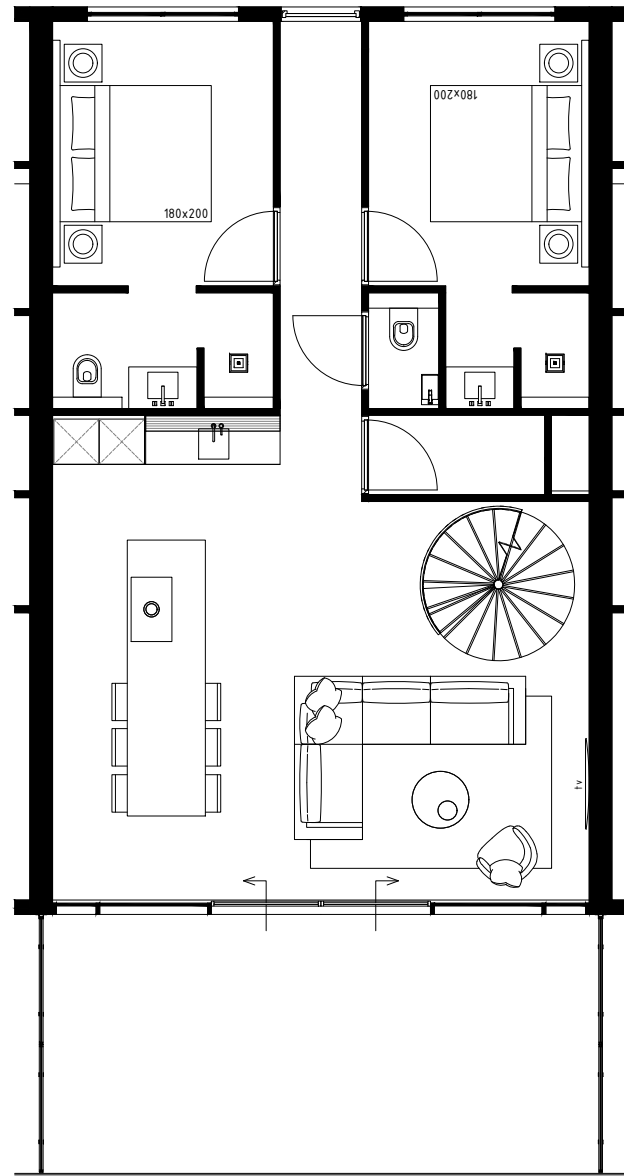

*All measurements need to be checked in the work. This is not a production drawing.

PIETER LAUREYS

Projectname: One Mambo Beach
Drawing: Appartement 5.01
Date: 27-11-2023
Scale: 1:100
Format: A3

*All measurements need to be checked in the work. This is not a production drawing.

PIETER LAUREYS

Projectname: One Mambo Beach
 Drawing: Appartement 5.02
 Date: 27-11-2023
 Scale: 1:100
 Format: A3

*All measurements need to be checked in the work. This is not a production drawing.

PIETER LAUREYS

Projectname:	One Mambo Beach
Drawing:	Appartement 5.03
Date:	27-11-2023
Scale:	1:100
Format:	A3