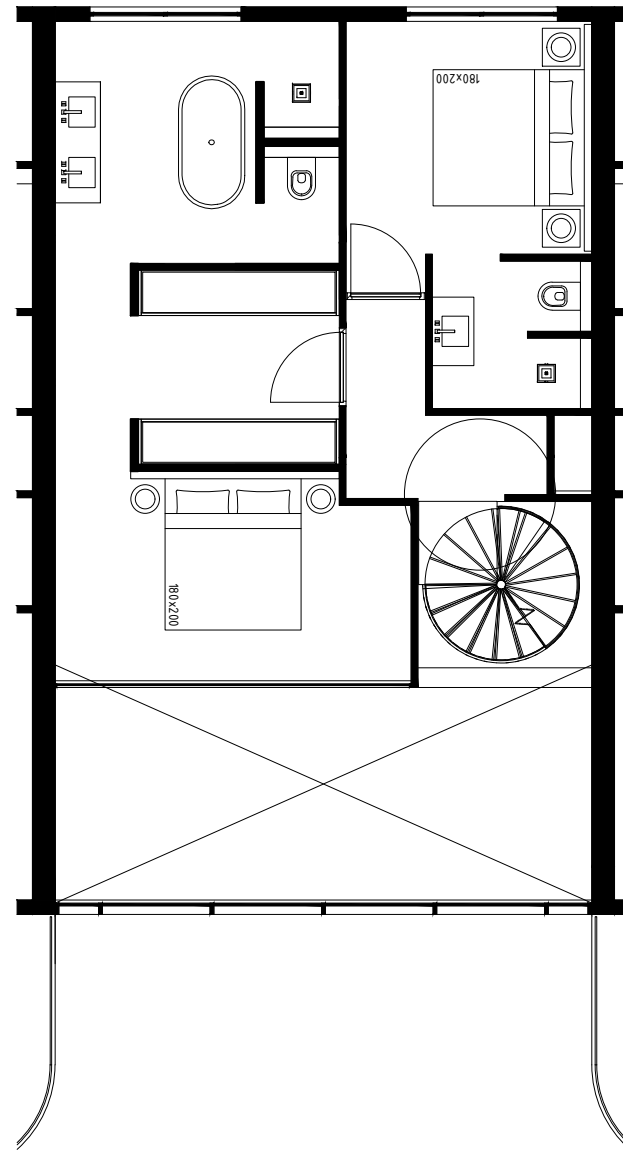

*All measurements need to be checked in the work. This is not a production drawing.

PIETER LAUREYS

Projectname: One Mambo Beach
Drawing: Appartement 5.01
Date: 27-11-2023
Scale: 1:100
Format: A3

*All measurements need to be checked in the work. This is not a production drawing.

PIETER LAUREYS

Projectname: One Mambo Beach
 Drawing: Appartement 5.02
 Date: 27-11-2023
 Scale: 1:100
 Format: A3

*All measurements need to be checked in the work. This is not a production drawing.

PIETER LAUREYS

Projectname:	One Mambo Beach
Drawing:	Appartement 5.03
Date:	27-11-2023
Scale:	1:100
Format:	A3