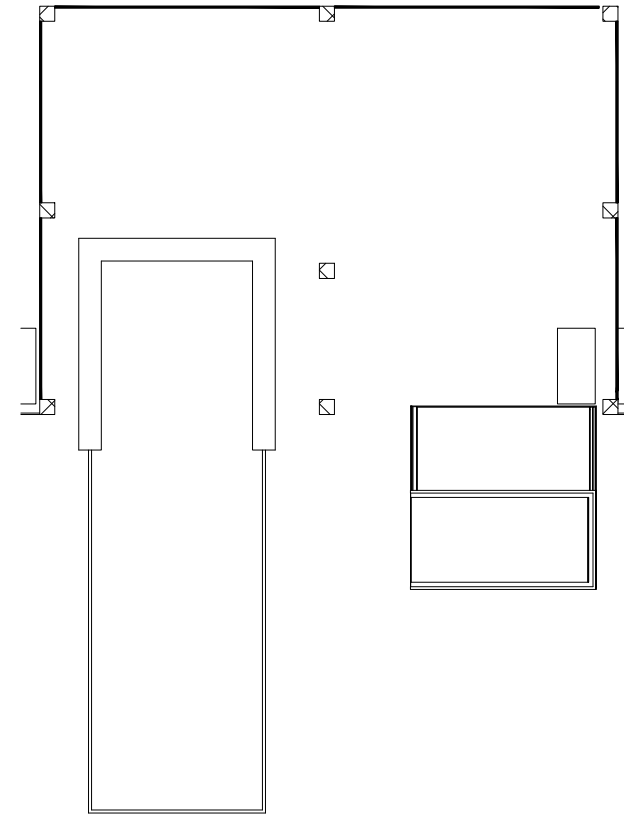

*All measurements need to be checked in the work. This is not a production drawing.

PIETER LAUREYS

Projectname: One Mambo Beach
Drawing: Appartement 5.01
Date: 27-11-2023
Scale: 1:100
Format: A3

*All measurements need to be checked in the work. This is not a production drawing.

PIETER LAUREYS

Projectname: One Mambo Beach
 Drawing: Appartement 5.02
 Date: 27-11-2023
 Scale: 1:100
 Format: A3

*All measurements need to be checked in the work. This is not a production drawing.

PIETER LAUREYS

Projectname:	One Mambo Beach
Drawing:	Appartement 5.03
Date:	27-11-2023
Scale:	1:100
Format:	A3