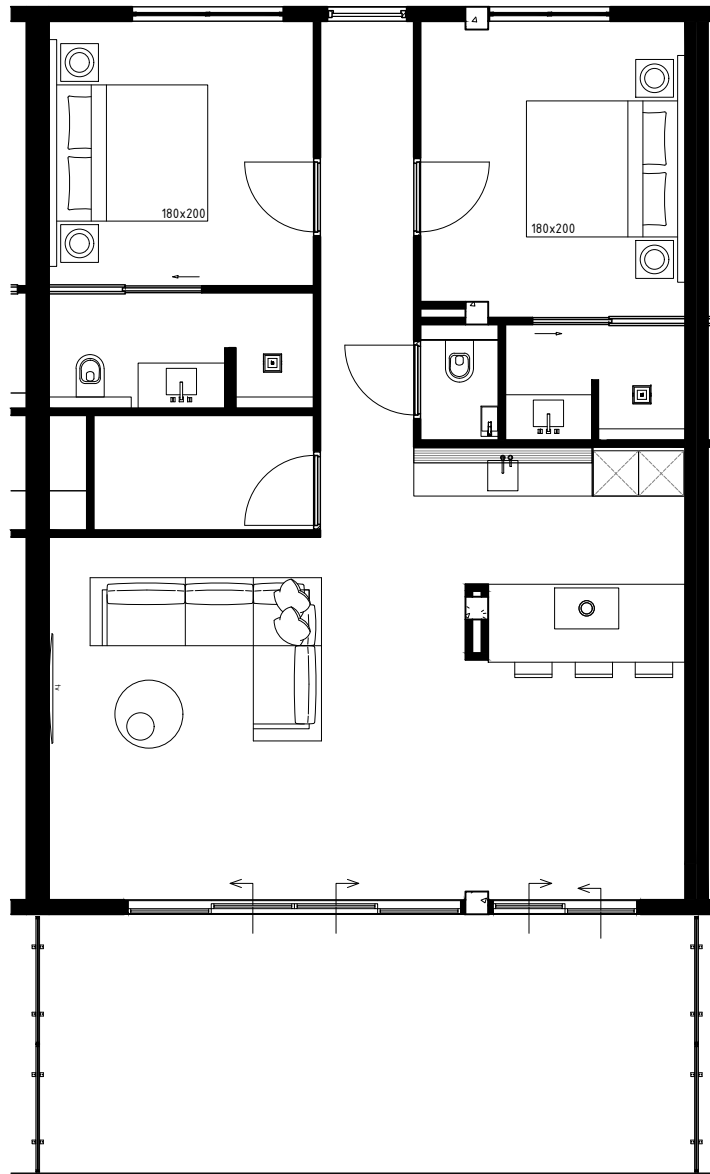

PIETER LAUREYS

Projectname:	One Mambo Beach
Drawing:	Appartement 4.02
Date:	27-11-2023
Scale:	1:100
Format:	A3

*All measurements need to be checked in the work. This is not a production drawing.

PIETER LAUREYS

*All measurements need to be checked in the work. This is not a production drawing.

PIETER LAUREYS

Projectname:	One Mambo Beach
Drawing:	Appartement 4.05
Date:	27-11-2023
Scale:	1:100
Format:	A3

*All measurements need to be checked in the work. This is not a production drawing.

PIETER LAUREYS

Projectname:	One Mambo Beach
Drawing:	Appartement 4.06
Date:	27-11-2023
Scale:	1:100
Format:	A3

*All measurements need to be checked in the work. This is not a production drawing.

PIETER LAUREYS

Projectname: One Mambo Beach
Drawing: Appartement 4.07
Date: 27-11-2023
Scale: 1:100
Format: A3

*All measurements need to be checked in the work. This is not a production drawing.

PIETER LAUREYS

Projectname: One Mambo Beach
Drawing: Appartement 4.08
Date: 28-11-2023
Scale: 1:100
Format: A3