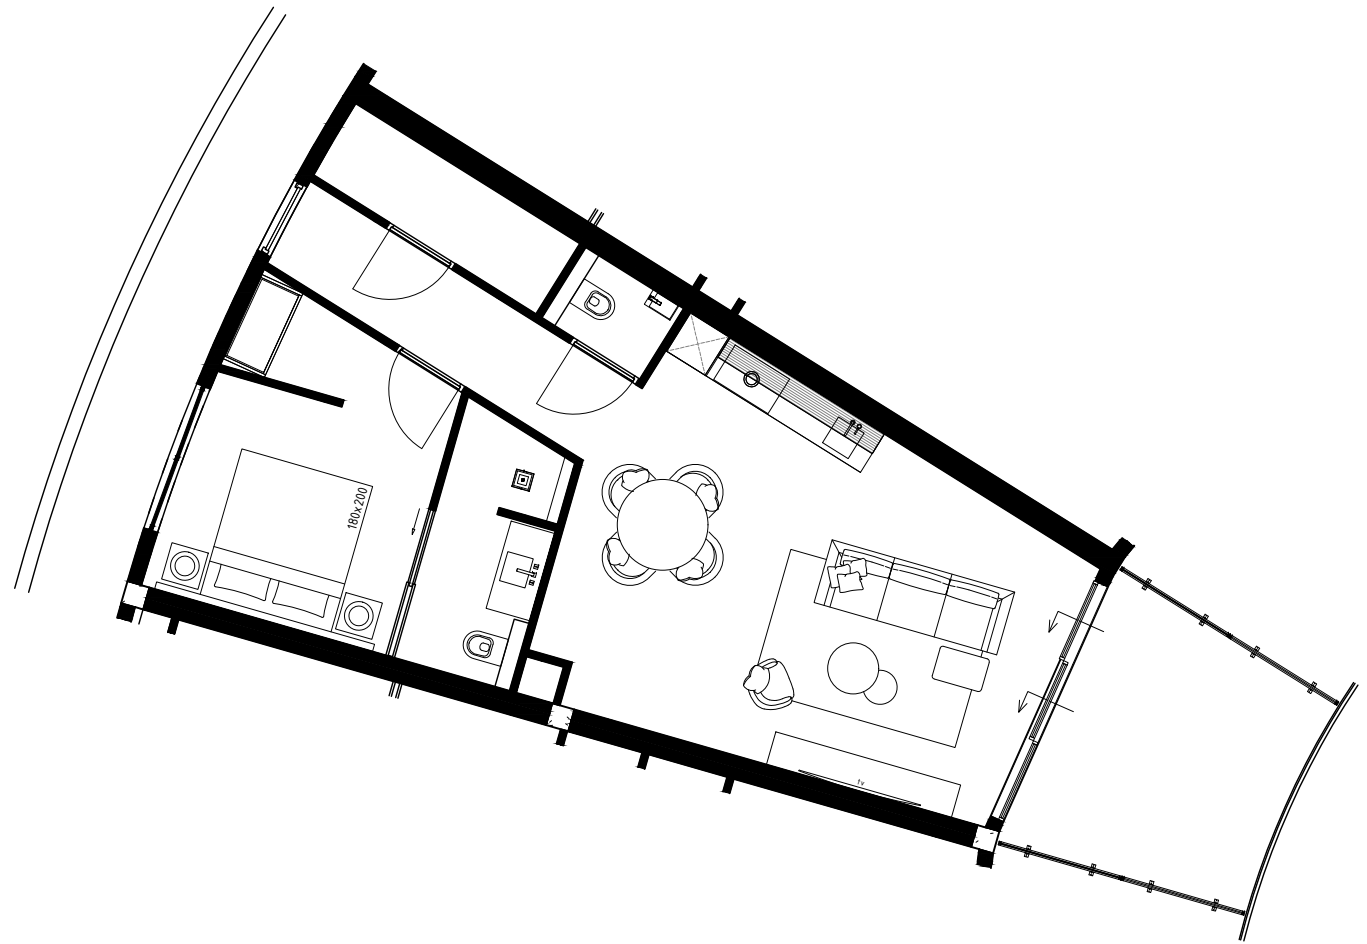

*All measurements need to be checked in the work. This is not a production drawing.

PIETER LAUREYS

Projectname: One Mambo Beach
Drawing: Appartement 4.01
Date: 27-11-2023
Scale: 1:100
Format: A3

*All measurements need to be checked in the work. This is not a production drawing.

PIETER LAUREYS

Projectname:	One Mambo Beach
Drawing:	Appartement 4.02
Date:	27-11-2023
Scale:	1:100
Format:	A3

*All measurements need to be checked in the work. This is not a production drawing.

PIETER LAUREYS

Projectname:	One Mambo Beach
Drawing:	Appartement 4.03
Date:	27-11-2023
Scale:	1:100
Format:	A3

*All measurements need to be checked in the work. This is not a production drawing.

PIETER LAUREYS

Projectname:	One Mambo Beach
Drawing:	Appartement 4.04
Date:	27-11-2023
Scale:	1:100
Format:	A3