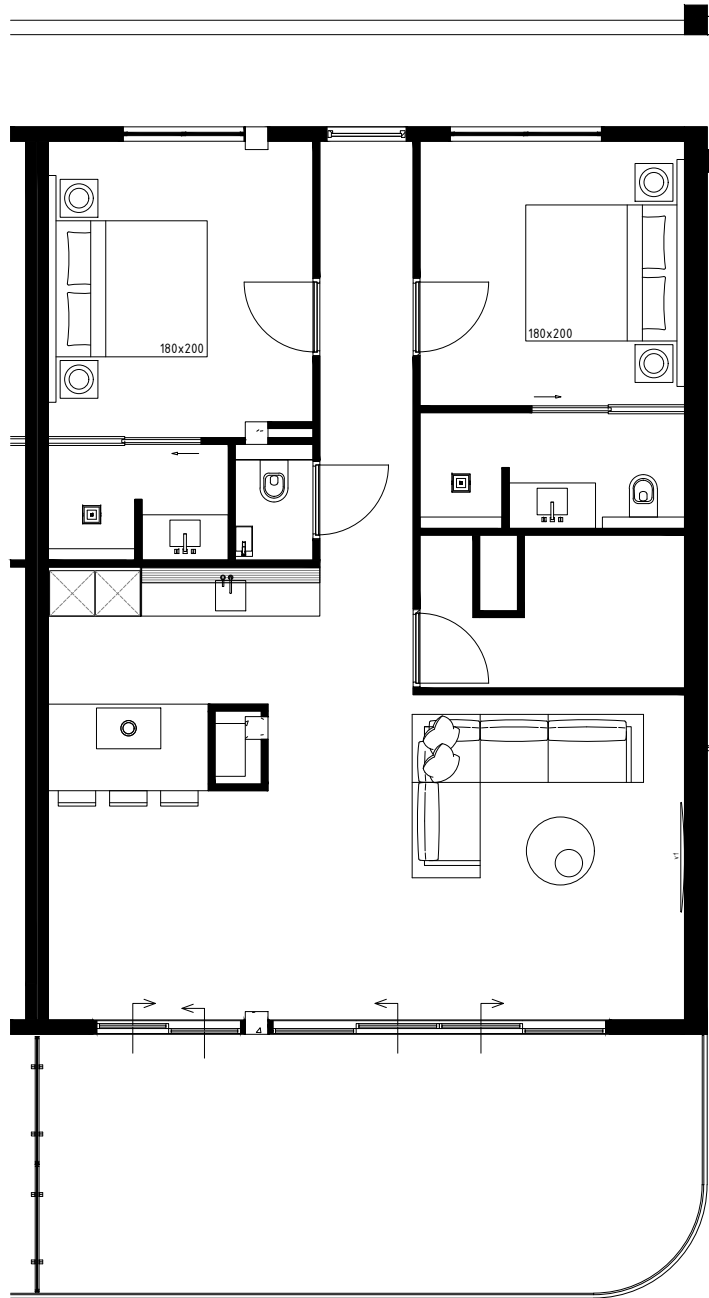

PIETER LAUREYS

Projectname:	One Mambo Beach
Drawing:	Appartement 4.06
Date:	27-11-2023
Scale:	1:100
Format:	A3

*All measurements need to be checked in the work. This is not a production drawing.

PIETER LAUREYS

Projectname: One Mambo Beach
Drawing: Appartement 4.07
Date: 27-11-2023
Scale: 1:100
Format: A3

*All measurements need to be checked in the work. This is not a production drawing.

PIETER LAUREYS

Projectname: One Mambo Beach
Drawing: Appartement 4.08
Date: 28-11-2023
Scale: 1:100
Format: A3

*All measurements need to be checked in the work. This is not a production drawing.

PIETER LAUREYS

Projectname:	One Mambo Beach
Drawing:	Appartement 4.09
Date:	28-11-2023
Scale:	1:100
Format:	A3

*All measurements need to be checked in the work. This is not a production drawing.

PIETER LAUREYS

Projectname:	One Mambo Beach
Drawing:	Appartement 4.10
Date:	27-11-2023
Scale:	1:100
Format:	A3

*All measurements need to be checked in the work. This is not a production drawing.

PIETER LAUREYS