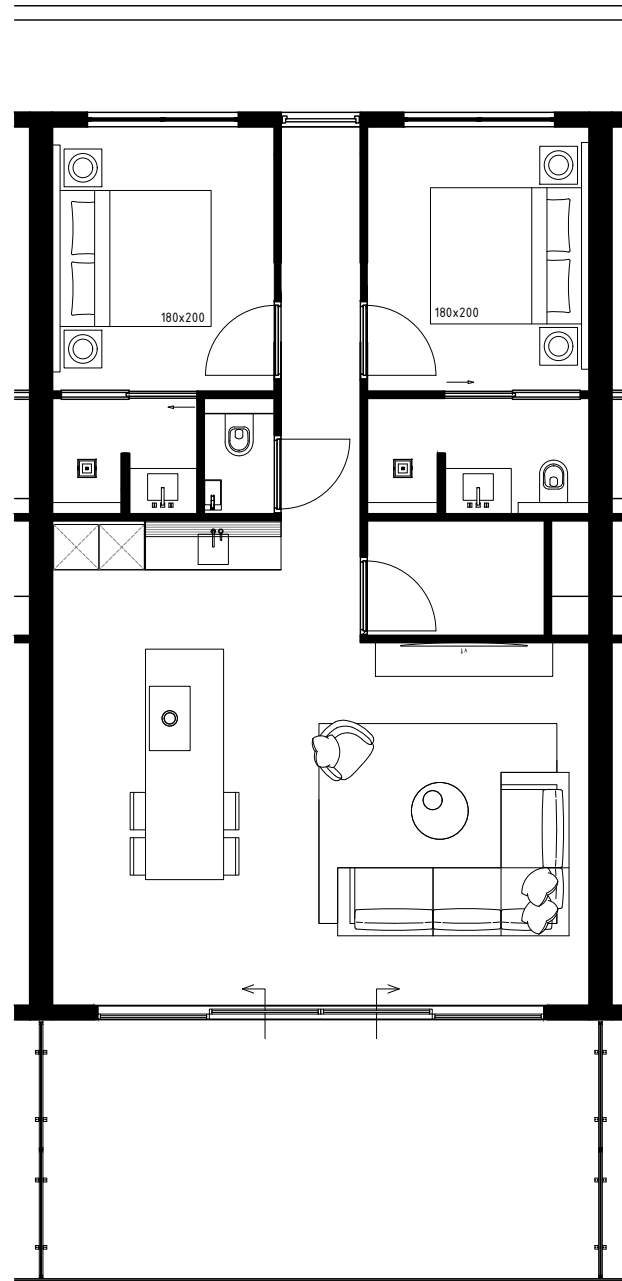

PIETER LAUREYS

Projectname:	One Mambo Beach
Drawing:	Appartement 4.06
Date:	27-11-2023
Scale:	1:100
Format:	A3

*All measurements need to be checked in the work. This is not a production drawing.

PIETER LAUREYS

Projectname: One Mambo Beach
Drawing: Appartement 4.07
Date: 27-11-2023
Scale: 1:100
Format: A3

*All measurements need to be checked in the work. This is not a production drawing.

PIETER LAUREYS

Projectname: One Mambo Beach
Drawing: Appartement 4.08
Date: 28-11-2023
Scale: 1:100
Format: A3