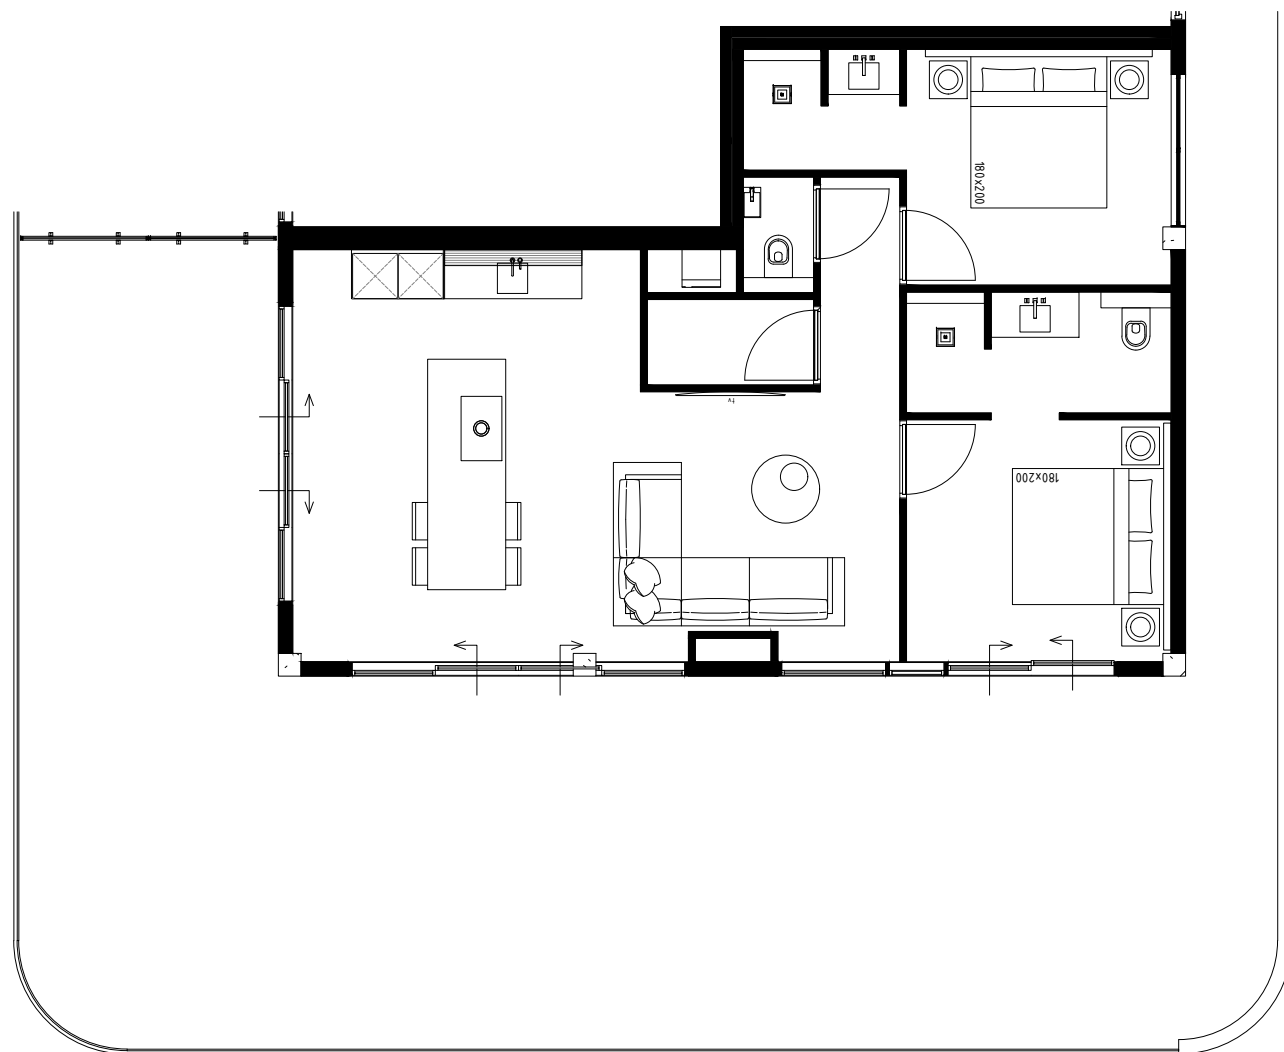

Projectname:	One Mambo Beach
Drawing:	Appartement 4.11
Date:	27-11-2023
Scale:	1:100
Format:	A3

*All measurements need to be checked in the work. This is not a production drawing.

PIETER LAUREYS

Projectname:	One Mambo Beach
Drawing:	Appartement 4.12
Date:	27-11-2023
Scale:	1:100
Format:	A3

*All measurements need to be checked in the work. This is not a production drawing.

PIETER LAUREYS

Projectname:	One Mambo Beach
Drawing:	Appartement 4.13
Date:	27-11-2023
Scale:	1:100
Format:	A3

*All measurements need to be checked in the work. This is not a production drawing.

PIETER LAUREYS

Projectname:	One Mambo Beach
Drawing:	Appartement 4.14
Date:	27-11-2023
Scale:	1:100
Format:	A3

*All measurements need to be checked in the work. This is not a production drawing.

PIETER LAUREYS

Projectname:	One Mambo Beach
Drawing:	Appartement 4.15
Date:	27-11-2023
Scale:	1:100
Format:	A3