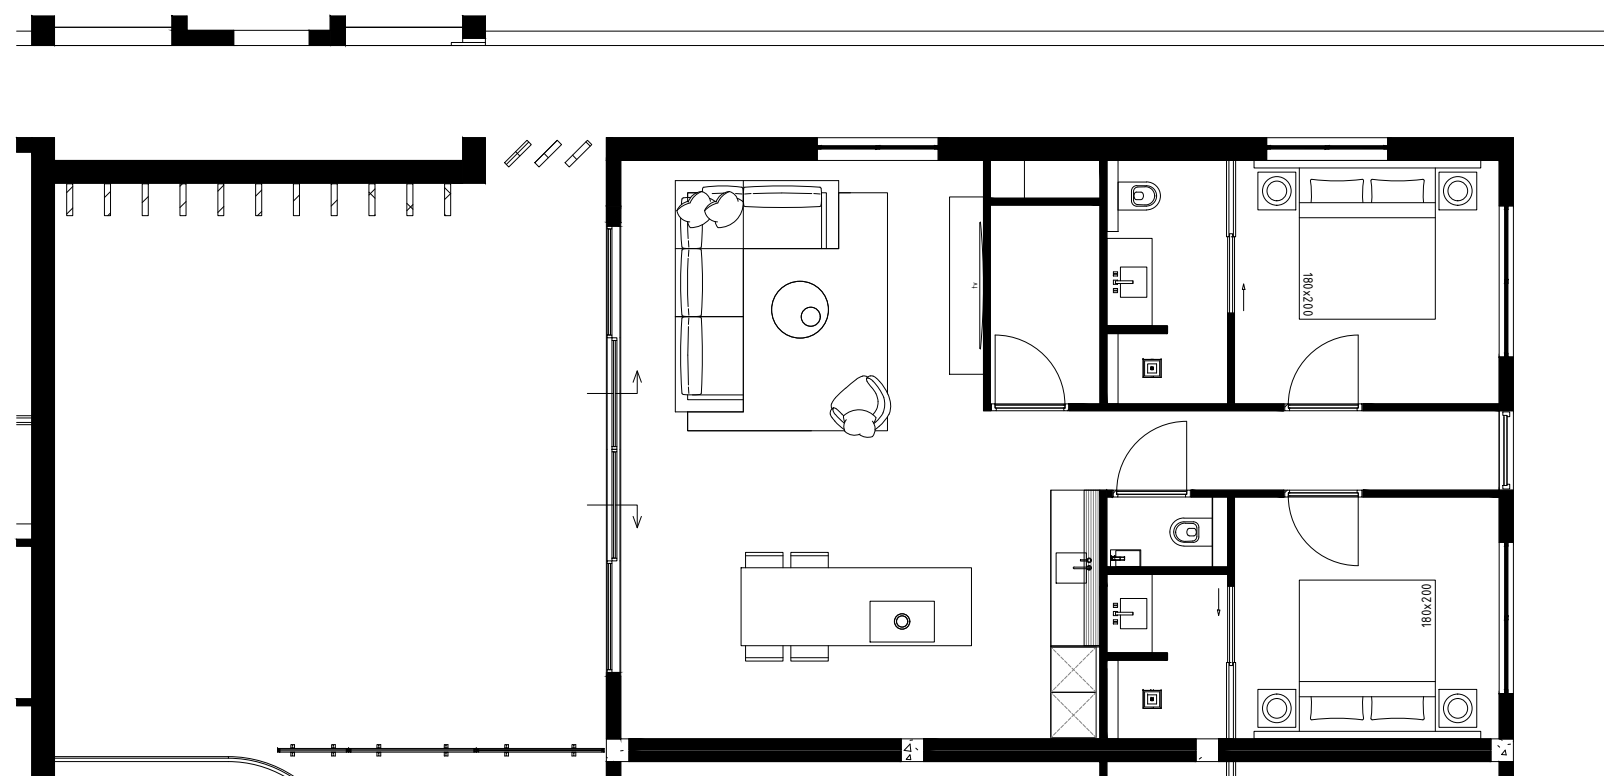

*All measurements need to be checked in the work. This is not a production drawing.

PIETER LAUREYS

Projectname:	One Mambo Beach
Drawing:	Appartement 4.09
Date:	28-11-2023
Scale:	1:100
Format:	A3

*All measurements need to be checked in the work. This is not a production drawing.

PIETER LAUREYS

Projectname:	One Mambo Beach
Drawing:	Appartement 4.10
Date:	27-11-2023
Scale:	1:100
Format:	A3

*All measurements need to be checked in the work. This is not a production drawing.

PIETER LAUREYS