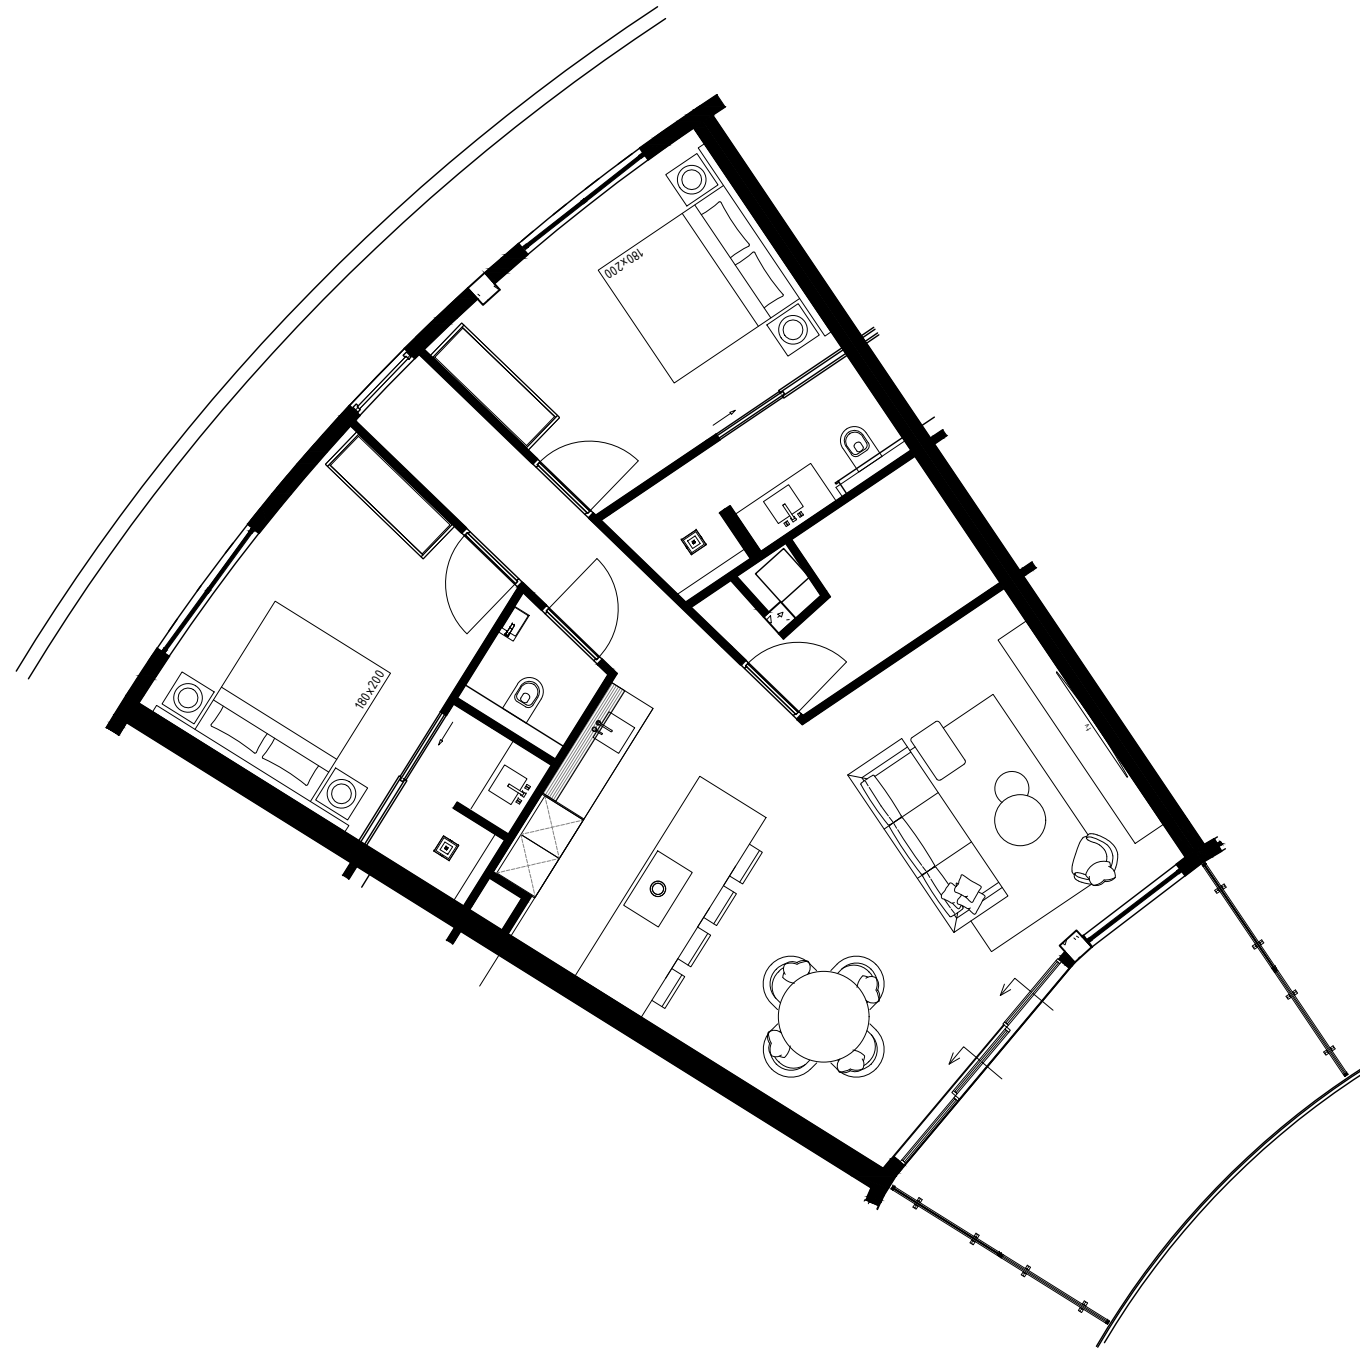

*All measurements need to be checked in the work. This is not a production drawing.

PIETER LAUREYS

Projectname: One Mambo Beach
Drawing: Appartement 4.01
Date: 27-11-2023
Scale: 1:100
Format: A3

*All measurements need to be checked in the work. This is not a production drawing.

PIETER LAUREYS

Projectname:	One Mambo Beach
Drawing:	Appartement 4.02
Date:	27-11-2023
Scale:	1:100
Format:	A3

*All measurements need to be checked in the work. This is not a production drawing.

PIETER LAUREYS

Projectname:	One Mambo Beach
Drawing:	Appartement 4.03
Date:	27-11-2023
Scale:	1:100
Format:	A3

*All measurements need to be checked in the work. This is not a production drawing.

PIETER LAUREYS

Projectname:	One Mambo Beach
Drawing:	Appartement 4.04
Date:	27-11-2023
Scale:	1:100
Format:	A3

PIETER LAUREYS

Projectname:	One Mambo Beach
Drawing:	Appartement 4.06
Date:	27-11-2023
Scale:	1:100
Format:	A3

*All measurements need to be checked in the work. This is not a production drawing.

PIETER LAUREYS