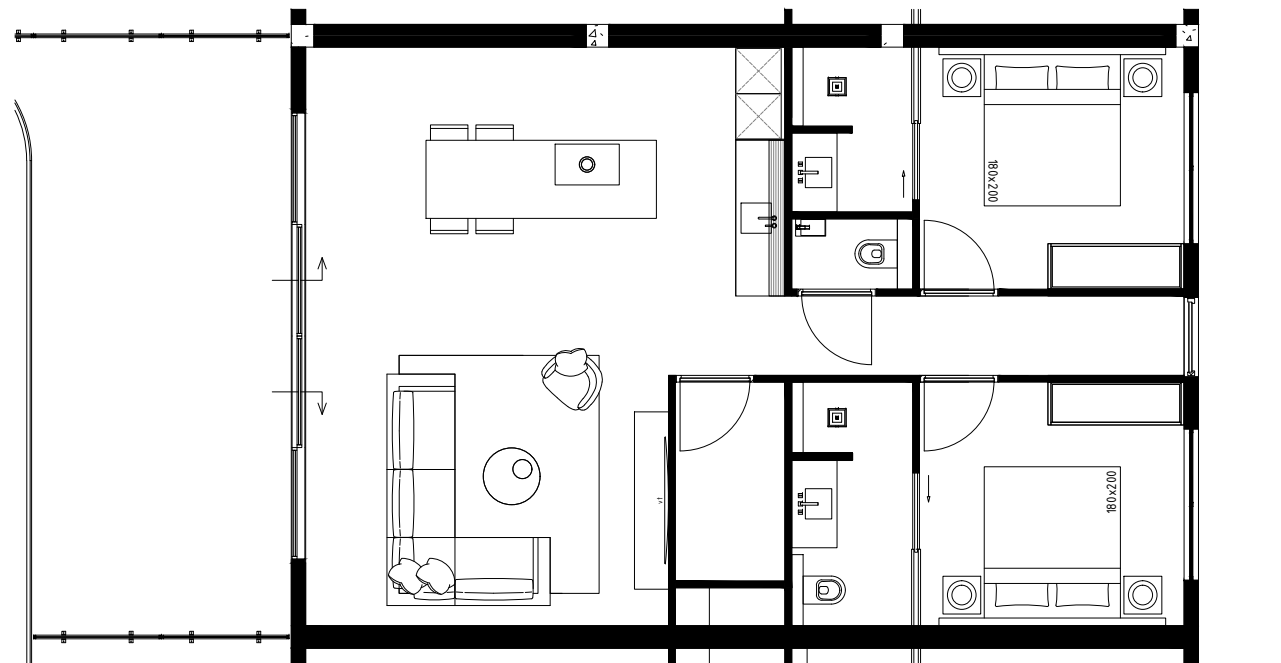

PIETER LAUREYS

Projectname:	One Mambo Beach
Drawing:	Appartement 4.10
Date:	27-11-2023
Scale:	1:100
Format:	A3

*All measurements need to be checked in the work. This is not a production drawing.

PIETER LAUREYS

Projectname:	One Mambo Beach
Drawing:	Appartement 4.11
Date:	27-11-2023
Scale:	1:100
Format:	A3

*All measurements need to be checked in the work. This is not a production drawing.

PIETER LAUREYS

Projectname:	One Mambo Beach
Drawing:	Appartement 4.12
Date:	27-11-2023
Scale:	1:100
Format:	A3