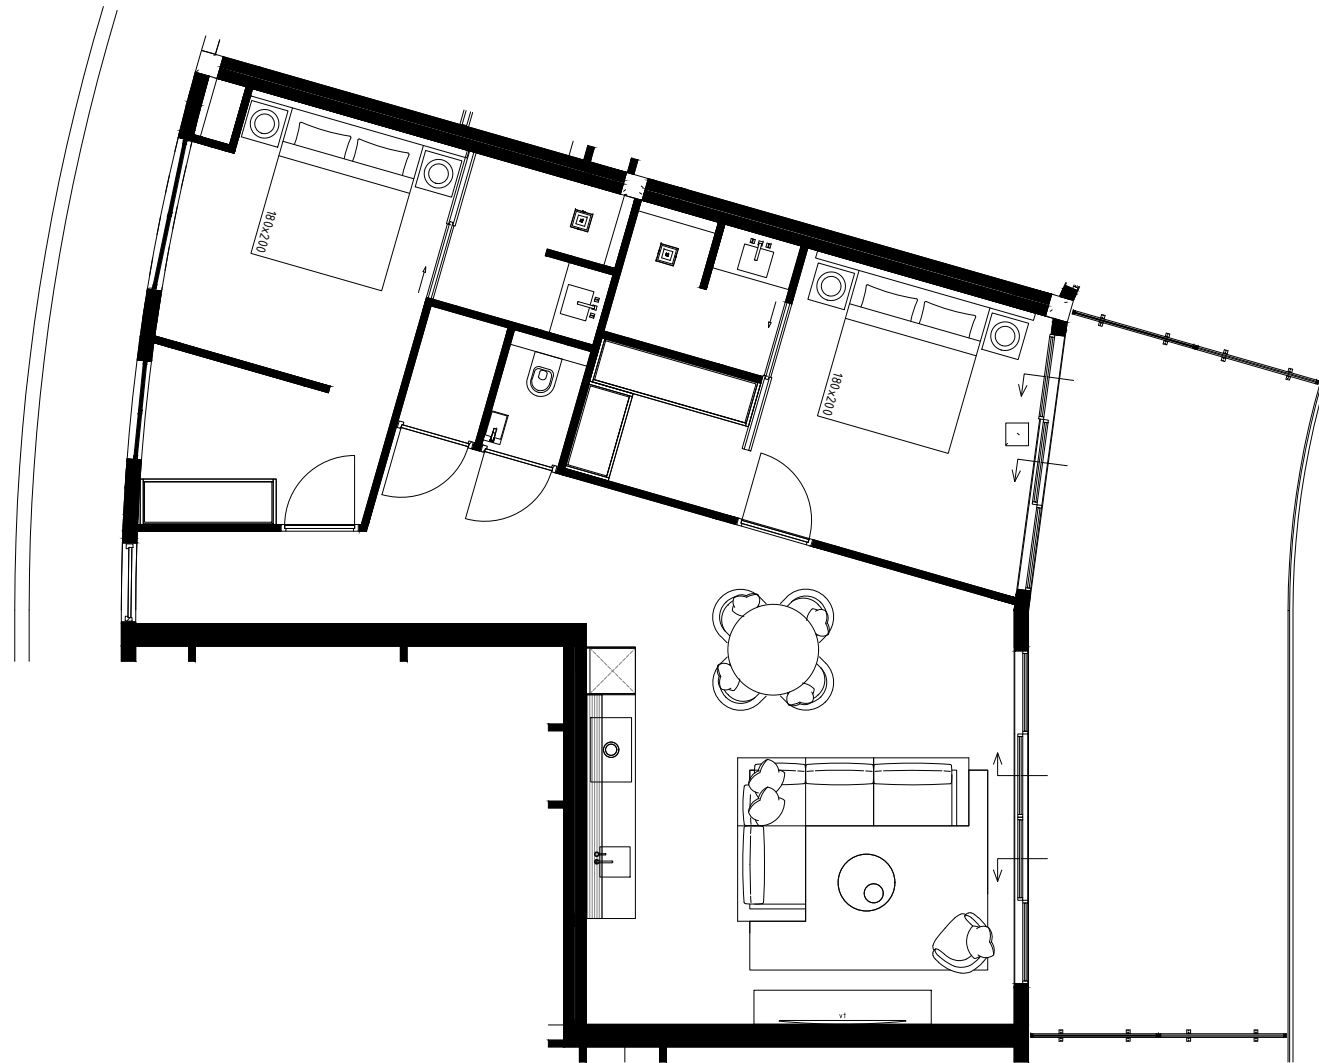

*All measurements need to be checked in the work. This is not a production drawing.

PIETER LAUREYS

Projectname: One Mambo Beach
Drawing: Appartement 4.01
Date: 27-11-2023
Scale: 1:100
Format: A3

*All measurements need to be checked in the work. This is not a production drawing.

PIETER LAUREYS

Projectname:	One Mambo Beach
Drawing:	Appartement 4.02
Date:	27-11-2023
Scale:	1:100
Format:	A3

*All measurements need to be checked in the work. This is not a production drawing.

PIETER LAUREYS

Projectname:	One Mambo Beach
Drawing:	Appartement 4.03
Date:	27-11-2023
Scale:	1:100
Format:	A3

*All measurements need to be checked in the work. This is not a production drawing.

PIETER LAUREYS

Projectname:	One Mambo Beach
Drawing:	Appartement 4.04
Date:	27-11-2023
Scale:	1:100
Format:	A3

PIETER LAUREYS

Projectname:	One Mambo Beach
Drawing:	Appartement 4.06
Date:	27-11-2023
Scale:	1:100
Format:	A3

*All measurements need to be checked in the work. This is not a production drawing.

PIETER LAUREYS