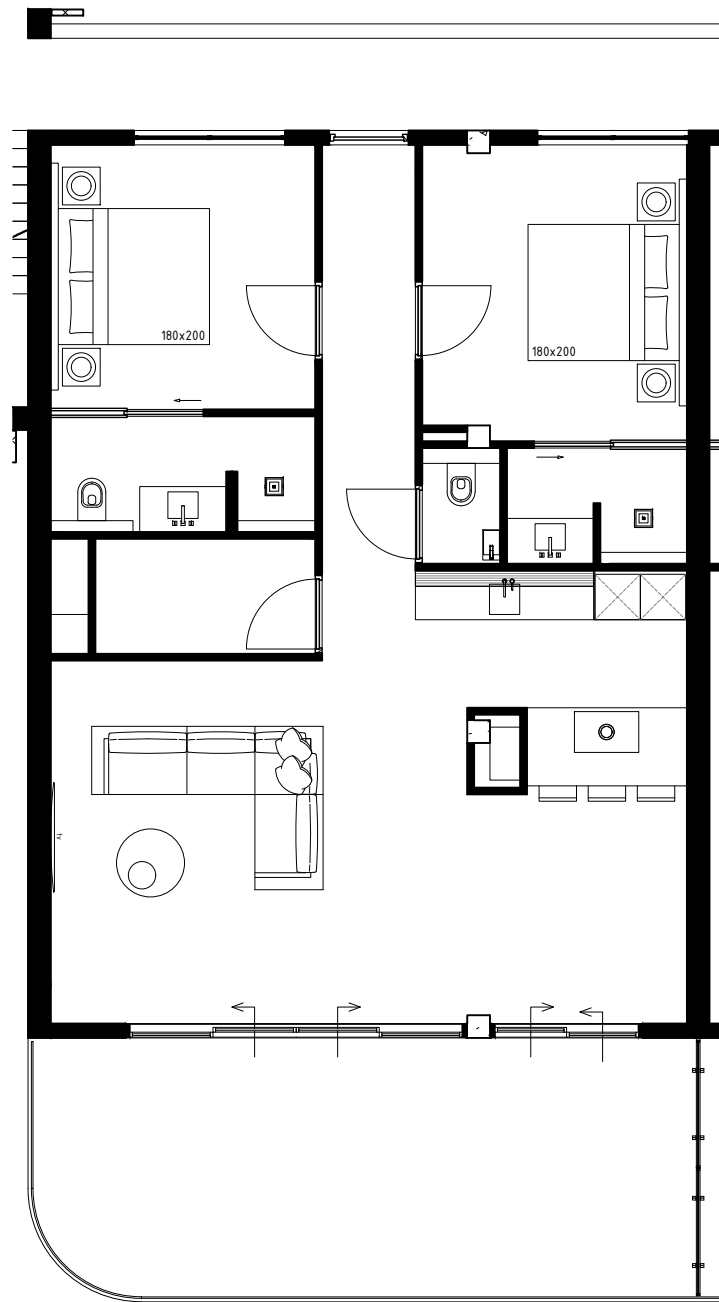

PIETER LAUREYS

Projectname:	One Mambo Beach
Drawing:	Appartement 4.02
Date:	27-11-2023
Scale:	1:100
Format:	A3

*All measurements need to be checked in the work. This is not a production drawing.

PIETER LAUREYS

Projectname:	One Mambo Beach
Drawing:	Appartement 4.03
Date:	27-11-2023
Scale:	1:100
Format:	A3

*All measurements need to be checked in the work. This is not a production drawing.

PIETER LAUREYS

Projectname:	One Mambo Beach
Drawing:	Appartement 4.04
Date:	27-11-2023
Scale:	1:100
Format:	A3

*All measurements need to be checked in the work. This is not a production drawing.

PIETER LAUREYS

Projectname:	One Mambo Beach
Drawing:	Appartement 4.05
Date:	27-11-2023
Scale:	1:100
Format:	A3

*All measurements need to be checked in the work. This is not a production drawing.

PIETER LAUREYS

Projectname:	One Mambo Beach
Drawing:	Appartement 4.06
Date:	27-11-2023
Scale:	1:100
Format:	A3

*All measurements need to be checked in the work. This is not a production drawing.

PIETER LAUREYS