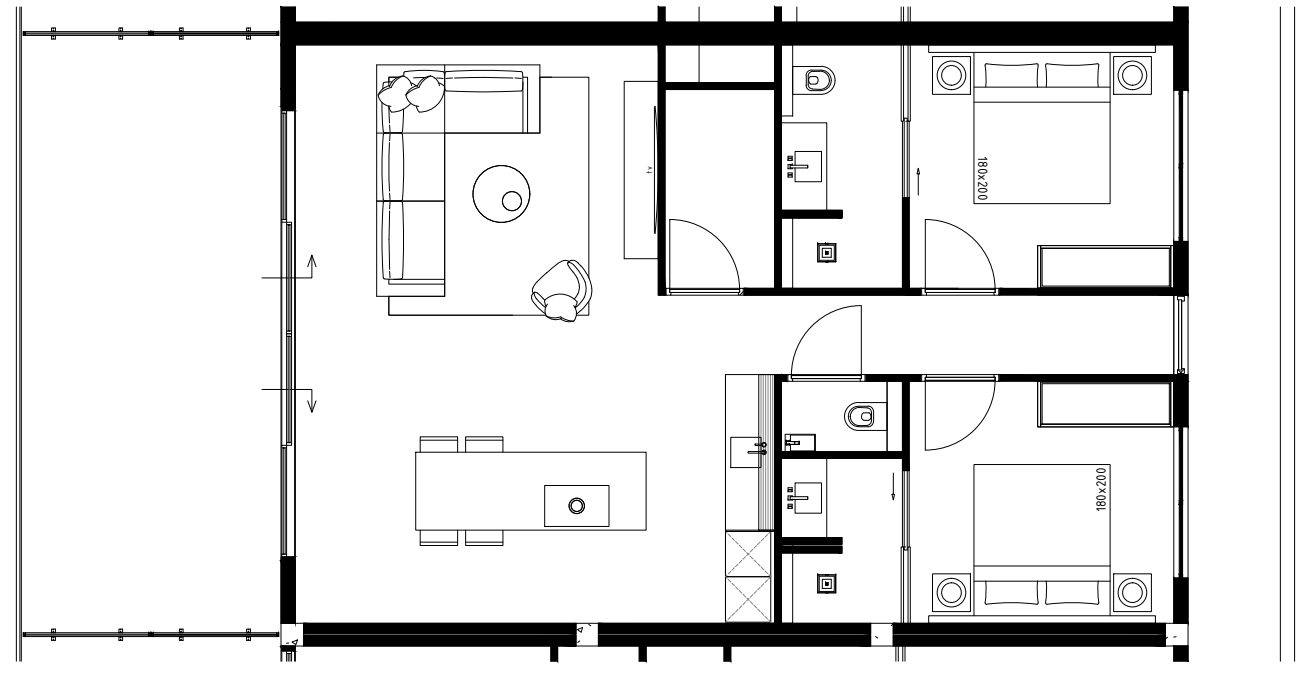

PIETER LAUREYS

Projectname:	One Mambo Beach
Drawing:	Appartement 4.10
Date:	27-11-2023
Scale:	1:100
Format:	A3

*All measurements need to be checked in the work. This is not a production drawing.

PIETER LAUREYS

Projectname:	One Mambo Beach
Drawing:	Appartement 4.11
Date:	27-11-2023
Scale:	1:100
Format:	A3

*All measurements need to be checked in the work. This is not a production drawing.

PIETER LAUREYS

Projectname:	One Mambo Beach
Drawing:	Appartement 4.12
Date:	27-11-2023
Scale:	1:100
Format:	A3