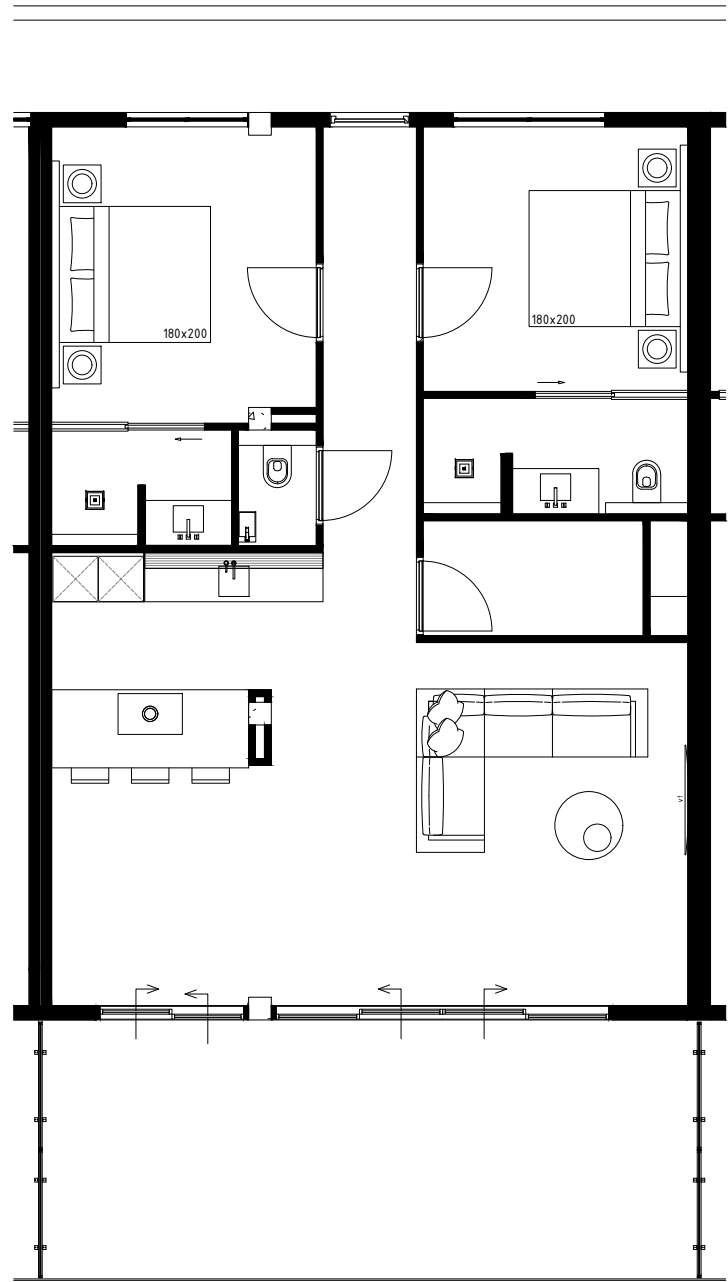

PIETER LAUREYS

Projectname:	One Mambo Beach
Drawing:	Appartement 4.02
Date:	27-11-2023
Scale:	1:100
Format:	A3

*All measurements need to be checked in the work. This is not a production drawing.

PIETER LAUREYS

Projectname:	One Mambo Beach
Drawing:	Appartement 4.03
Date:	27-11-2023
Scale:	1:100
Format:	A3

*All measurements need to be checked in the work. This is not a production drawing.

PIETER LAUREYS

Projectname:	One Mambo Beach
Drawing:	Appartement 4.04
Date:	27-11-2023
Scale:	1:100
Format:	A3

*All measurements need to be checked in the work. This is not a production drawing.

PIETER LAUREYS

Projectname:	One Mambo Beach
Drawing:	Appartement 4.05
Date:	27-11-2023
Scale:	1:100
Format:	A3

*All measurements need to be checked in the work. This is not a production drawing.

PIETER LAUREYS

Projectname:	One Mambo Beach
Drawing:	Appartement 4.06
Date:	27-11-2023
Scale:	1:100
Format:	A3

*All measurements need to be checked in the work. This is not a production drawing.

PIETER LAUREYS