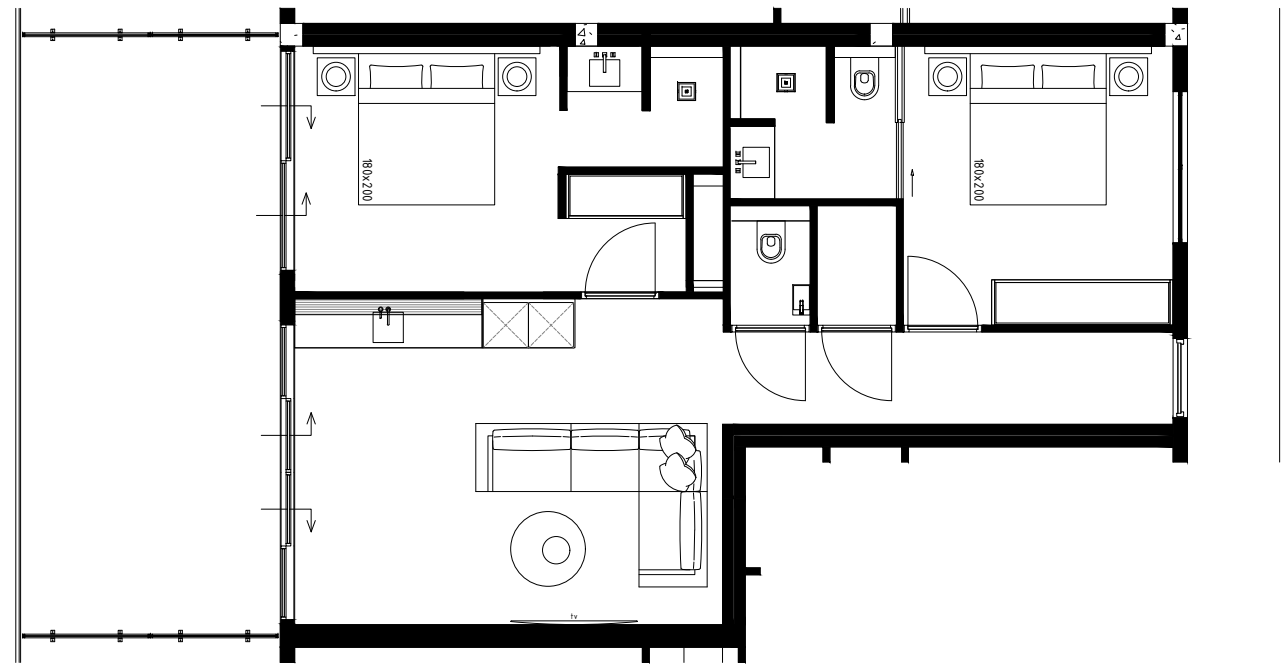

Projectname:	One Mambo Beach
Drawing:	Appartement 4.11
Date:	27-11-2023
Scale:	1:100
Format:	A3

*All measurements need to be checked in the work. This is not a production drawing.

PIETER LAUREYS

Projectname:	One Mambo Beach
Drawing:	Appartement 4.12
Date:	27-11-2023
Scale:	1:100
Format:	A3

*All measurements need to be checked in the work. This is not a production drawing.

PIETER LAUREYS

Projectname:	One Mambo Beach
Drawing:	Appartement 4.13
Date:	27-11-2023
Scale:	1:100
Format:	A3

*All measurements need to be checked in the work. This is not a production drawing.