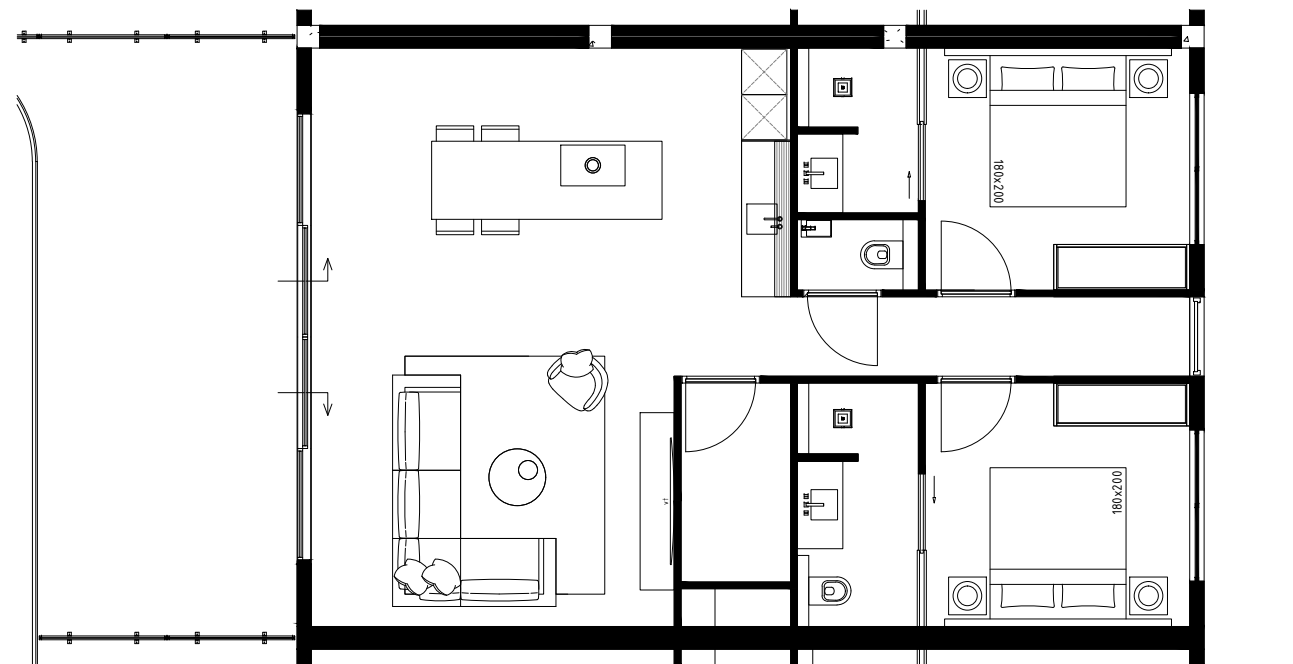

Projectname: One Mambo Beach  
 Drawing: Appartement 3.09  
 Date: 27-11-2023  
 Scale: 1:100  
 Format: A3

\*All measurements need to be checked in the work. This is not a production drawing.

**PIETER LAUREYS**

Projectname:	One Mambo Beach
Drawing:	Appartement 3.10
Date:	27-11-2023
Scale:	1:100
Format:	A3

\*All measurements need to be checked in the work. This is not a production drawing.

**PIETER LAUREYS**

Projectname:	One Mambo Beach
Drawing:	Appartement 3.11
Date:	27-11-2023
Scale:	1:100
Format:	A3