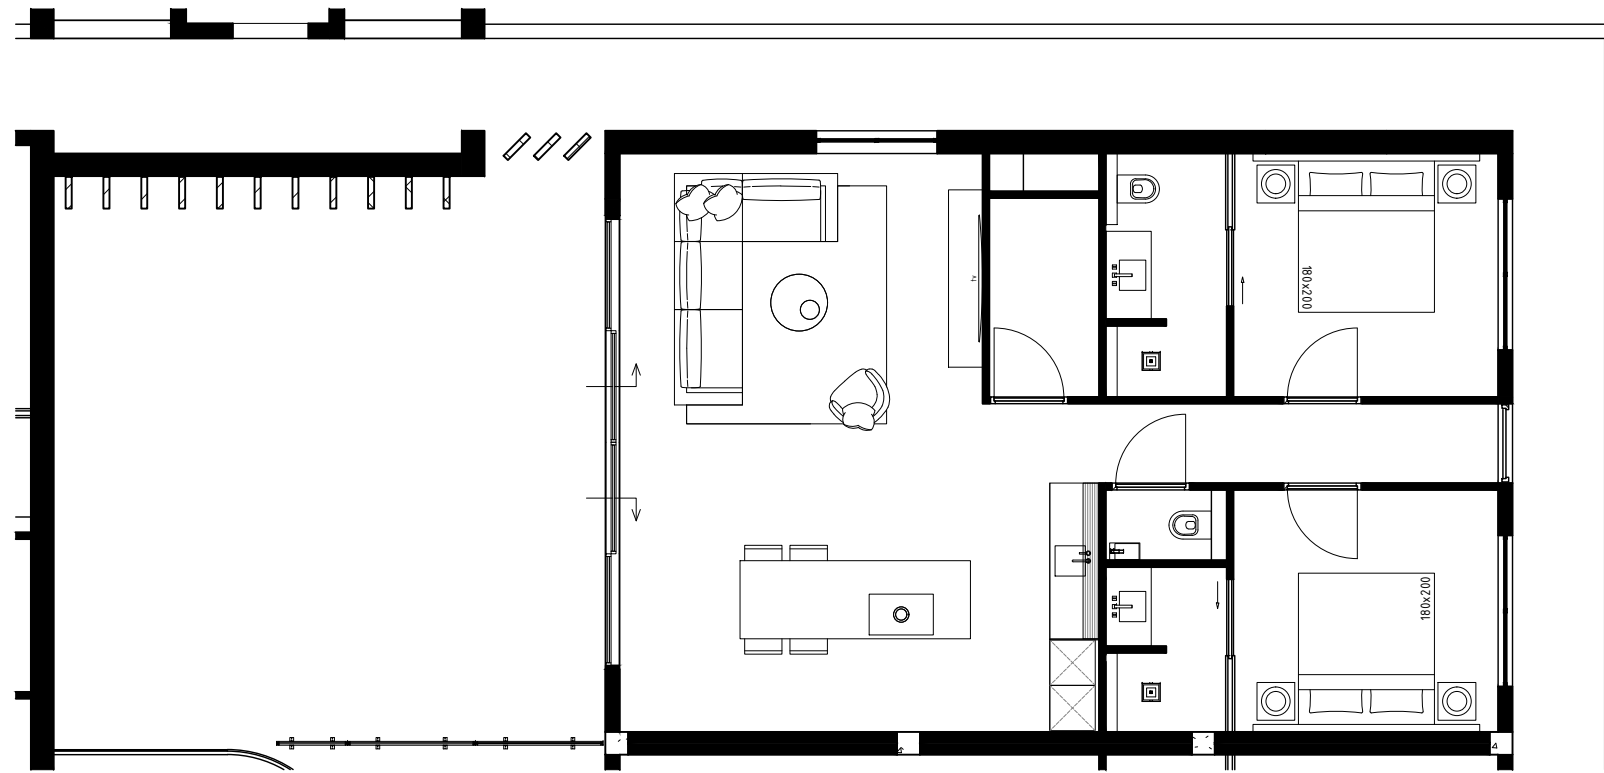

*All measurements need to be checked in the work. This is not a production drawing.

PIETER LAUREYS

Projectname:	One Mambo Beach
Drawing:	Appartement 3.11
Date:	27-11-2023
Scale:	1:100
Format:	A3