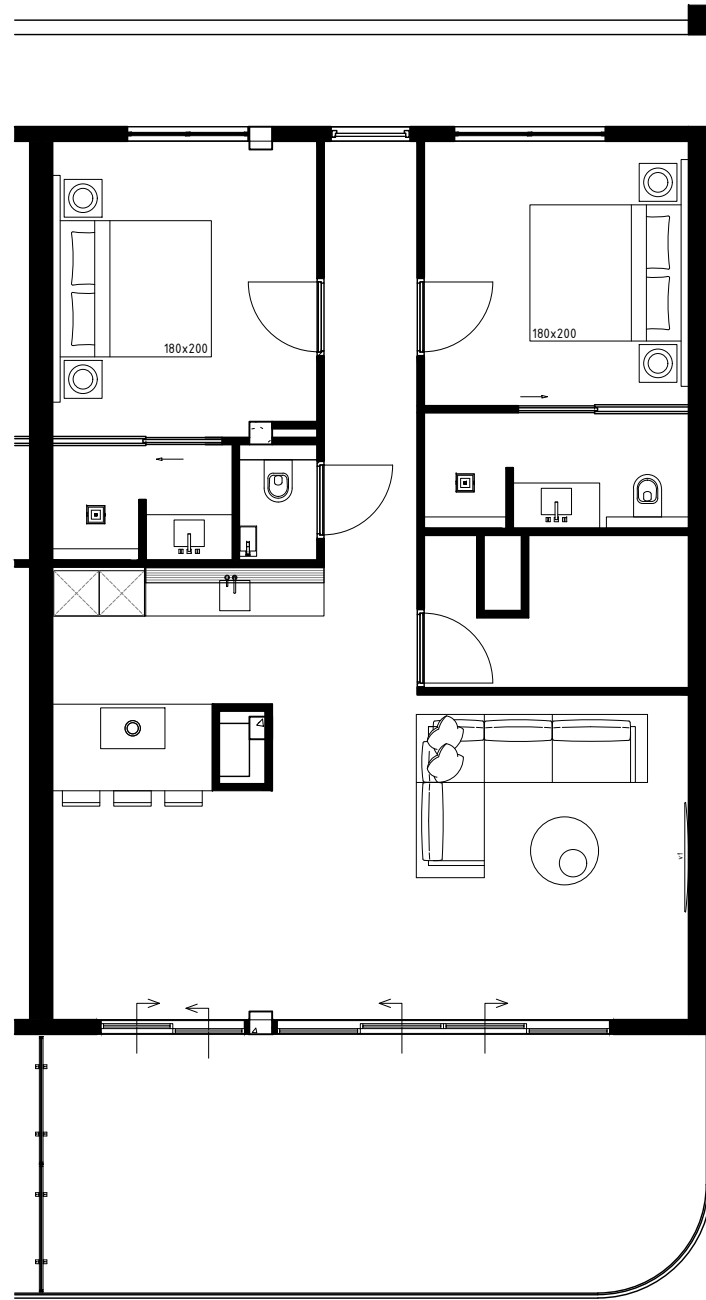

\*All measurements need to be checked in the work. This is not a production drawing.

**PIETER LAUREYS**

Projectname:	One Mambo Beach
Drawing:	Appartement 3.07
Date:	27-11-2023
Scale:	1:100
Format:	A3

\*All measurements need to be checked in the work. This is not a production drawing.

**PIETER LAUREYS**

Projectname:	One Mambo Beach
Drawing:	Appartement 3.08
Date:	27-11-2023
Scale:	1:100
Format:	A3

\*All measurements need to be checked in the work. This is not a production drawing.

**PIETER LAUREYS**

Projectname: One Mambo Beach  
 Drawing: Appartement 3.09  
 Date: 27-11-2023  
 Scale: 1:100  
 Format: A3

\*All measurements need to be checked in the work. This is not a production drawing.

**PIETER LAUREYS**

Projectname:	One Mambo Beach
Drawing:	Appartement 3.10
Date:	27-11-2023
Scale:	1:100
Format:	A3

\*All measurements need to be checked in the work. This is not a production drawing.

**PIETER LAUREYS**

Projectname:	One Mambo Beach
Drawing:	Appartement 3.11
Date:	27-11-2023
Scale:	1:100
Format:	A3