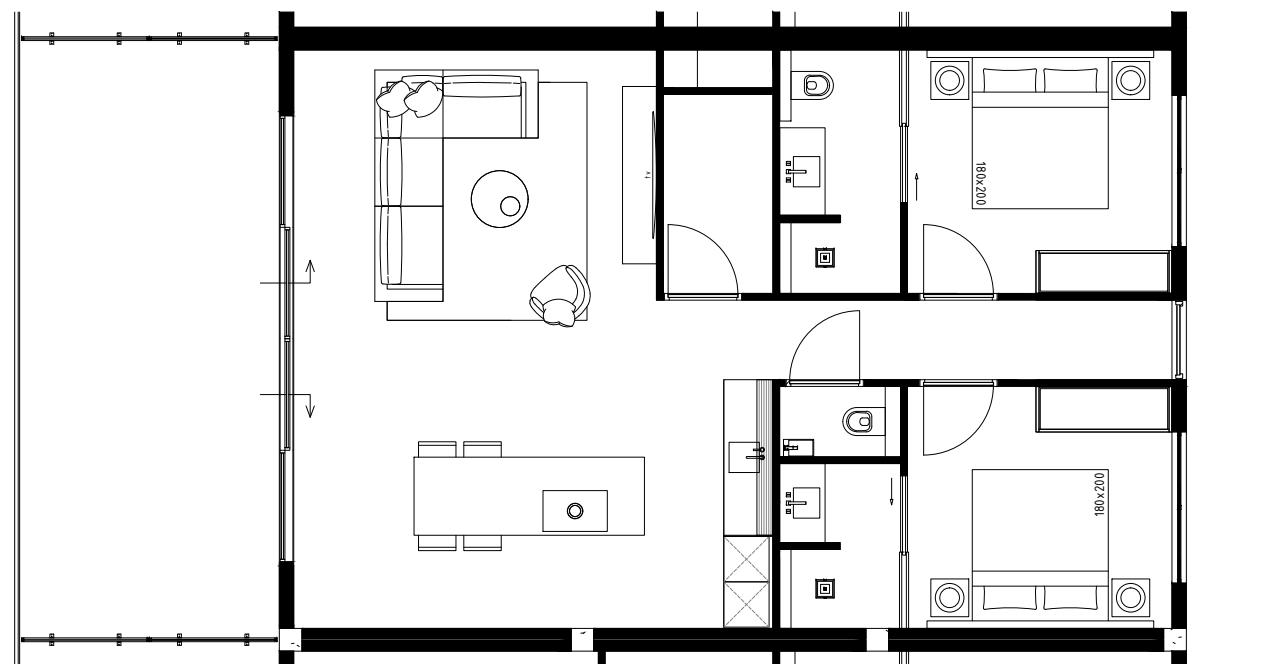

Projectname:	One Mambo Beach
Drawing:	Appartement 3.10
Date:	27-11-2023
Scale:	1:100
Format:	A3

\*All measurements need to be checked in the work. This is not a production drawing.

**PIETER LAUREYS**

Projectname:	One Mambo Beach
Drawing:	Appartement 3.11
Date:	27-11-2023
Scale:	1:100
Format:	A3

\*All measurements need to be checked in the work. This is not a production drawing.

**PIETER LAUREYS**

Projectname:	One Mambo Beach
Drawing:	Appartement 3.12
Date:	27-11-2023
Scale:	1:100
Format:	A3

\*All measurements need to be checked in the work. This is not a production drawing.