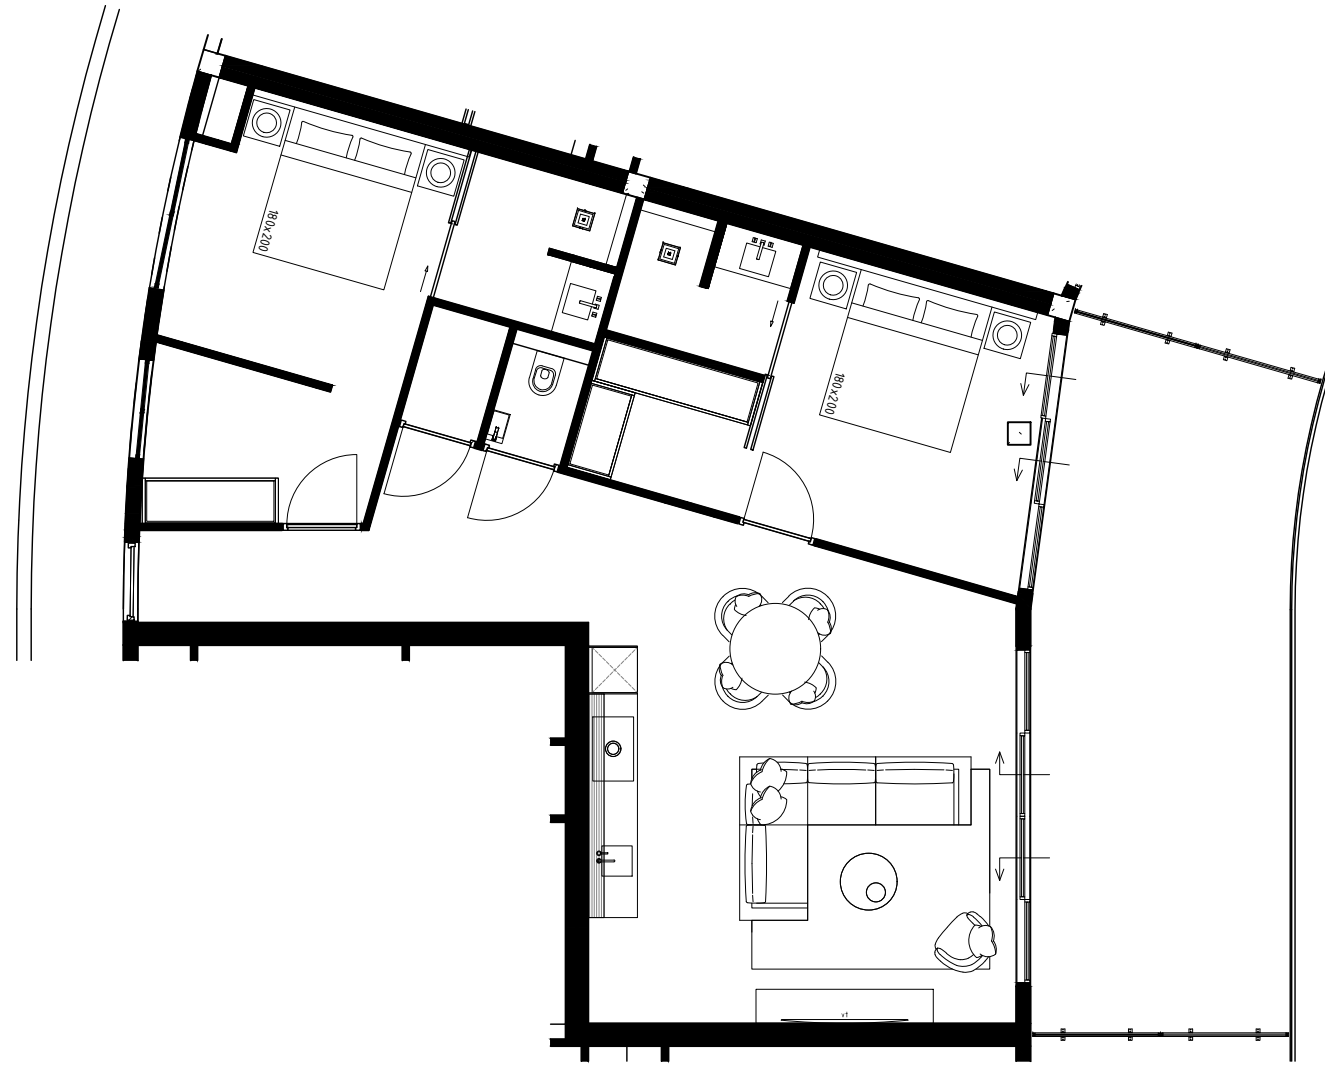

\*All measurements need to be checked in the work. This is not a production drawing.

**PIETER LAUREYS**

Projectname:	One Mambo Beach
Drawing:	Appartement 3.01
Date:	27-11-2023
Scale:	1:100
Format:	A3

\*All measurements need to be checked in the work. This is not a production drawing.

**PIETER LAUREYS**

Projectname: One Mambo Beach  
Drawing: Appartement 3.02  
Date: 27-11-2023  
Scale: 1:100  
Format: A3

\*All measurements need to be checked in the work. This is not a production drawing.

**PIETER LAUREYS**

Projectname:	One Mambo Beach
Drawing:	Appartement 3.03
Date:	27-11-2023
Scale:	1:100
Format:	A3

\*All measurements need to be checked in the work. This is not a production drawing.

**PIETER LAUREYS**

Projectname:	One Mambo Beach
Drawing:	Appartement 3.04
Date:	27-11-2023
Scale:	1:100
Format:	A3

\*All measurements need to be checked in the work. This is not a production drawing.

**PIETER LAUREYS**

Projectname:	One Mambo Beach
Drawing:	Appartement 3.05
Date:	27-11-2023
Scale:	1:100
Format:	A3