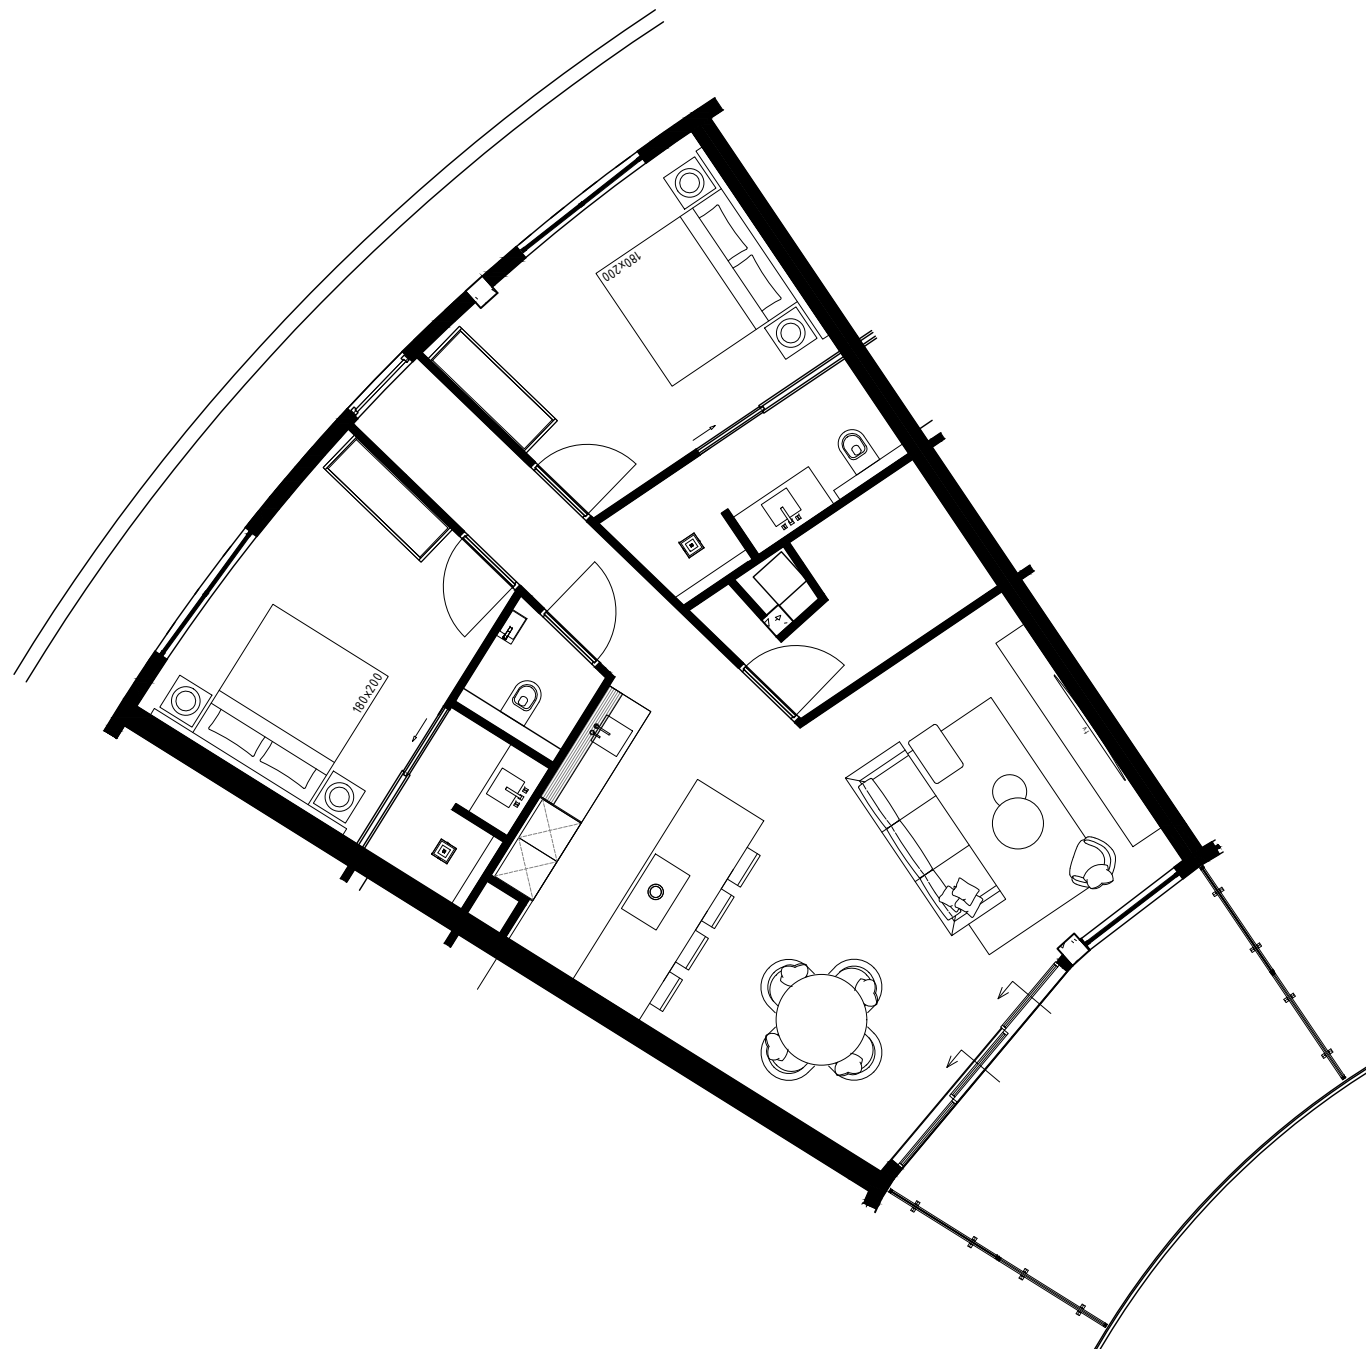

\*All measurements need to be checked in the work. This is not a production drawing.

**PIETER LAUREYS**

Projectname:	One Mambo Beach
Drawing:	Appartement 3.01
Date:	27-11-2023
Scale:	1:100
Format:	A3

\*All measurements need to be checked in the work. This is not a production drawing.

**PIETER LAUREYS**

Projectname: One Mambo Beach  
Drawing: Appartement 3.02  
Date: 27-11-2023  
Scale: 1:100  
Format: A3

\*All measurements need to be checked in the work. This is not a production drawing.

**PIETER LAUREYS**

Projectname:	One Mambo Beach
Drawing:	Appartement 3.03
Date:	27-11-2023
Scale:	1:100
Format:	A3

\*All measurements need to be checked in the work. This is not a production drawing.

**PIETER LAUREYS**

Projectname:	One Mambo Beach
Drawing:	Appartement 3.04
Date:	27-11-2023
Scale:	1:100
Format:	A3

\*All measurements need to be checked in the work. This is not a production drawing.

**PIETER LAUREYS**

Projectname:	One Mambo Beach
Drawing:	Appartement 3.05
Date:	27-11-2023
Scale:	1:100
Format:	A3