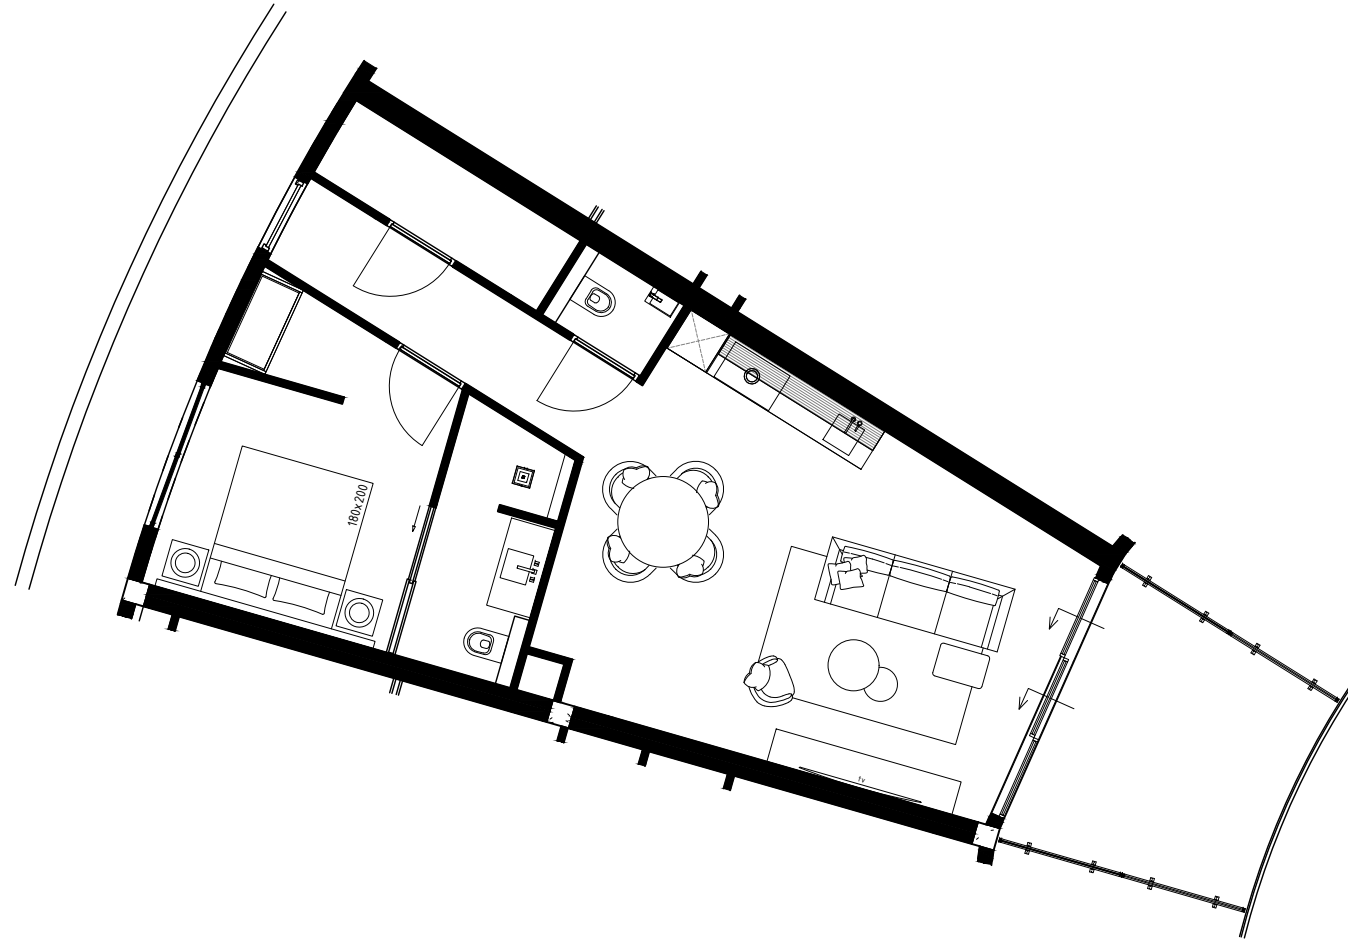

\*All measurements need to be checked in the work. This is not a production drawing.

**PIETER LAUREYS**

Projectname:	One Mambo Beach
Drawing:	Appartement 3.01
Date:	27-11-2023
Scale:	1:100
Format:	A3

\*All measurements need to be checked in the work. This is not a production drawing.

**PIETER LAUREYS**

Projectname: One Mambo Beach  
Drawing: Appartement 3.02  
Date: 27-11-2023  
Scale: 1:100  
Format: A3

\*All measurements need to be checked in the work. This is not a production drawing.

**PIETER LAUREYS**

Projectname:	One Mambo Beach
Drawing:	Appartement 3.03
Date:	27-11-2023
Scale:	1:100
Format:	A3

\*All measurements need to be checked in the work. This is not a production drawing.

**PIETER LAUREYS**