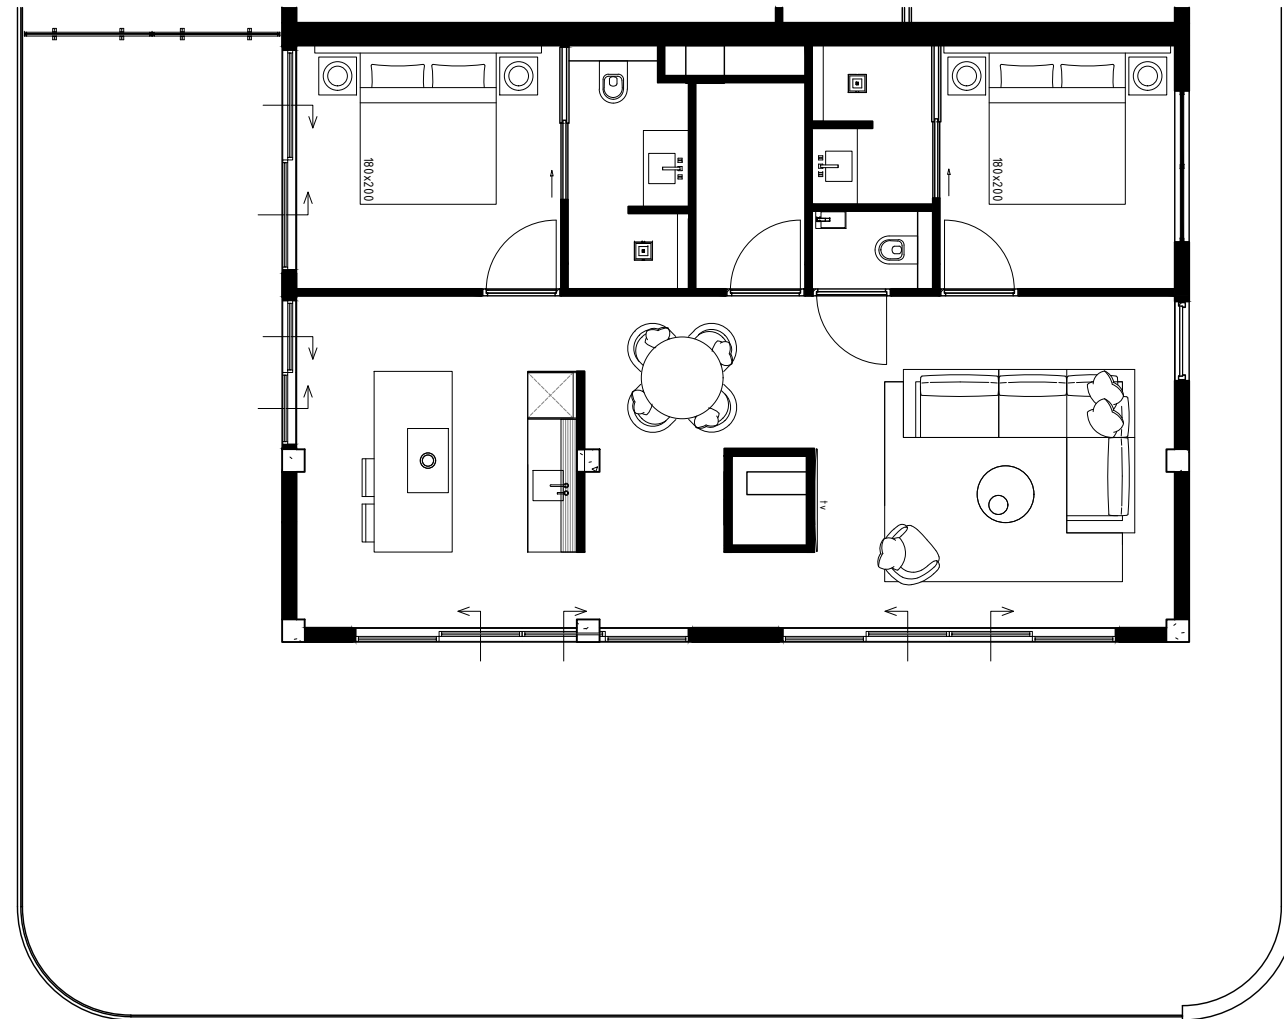

**PIETER LAUREYS**

Projectname:	One Mambo Beach
Drawing:	Appartement 3.13
Date:	27-11-2023
Scale:	1:100
Format:	A3

\*All measurements need to be checked in the work. This is not a production drawing.

**PIETER LAUREYS**

Projectname:	One Mambo Beach
Drawing:	Appartement 3.14
Date:	27-11-2023
Scale:	1:100
Format:	A3

\*All measurements need to be checked in the work. This is not a production drawing.

**PIETER LAUREYS**

Projectname:	One Mambo Beach
Drawing:	Appartement 3.15
Date:	27-11-2023
Scale:	1:100
Format:	A3