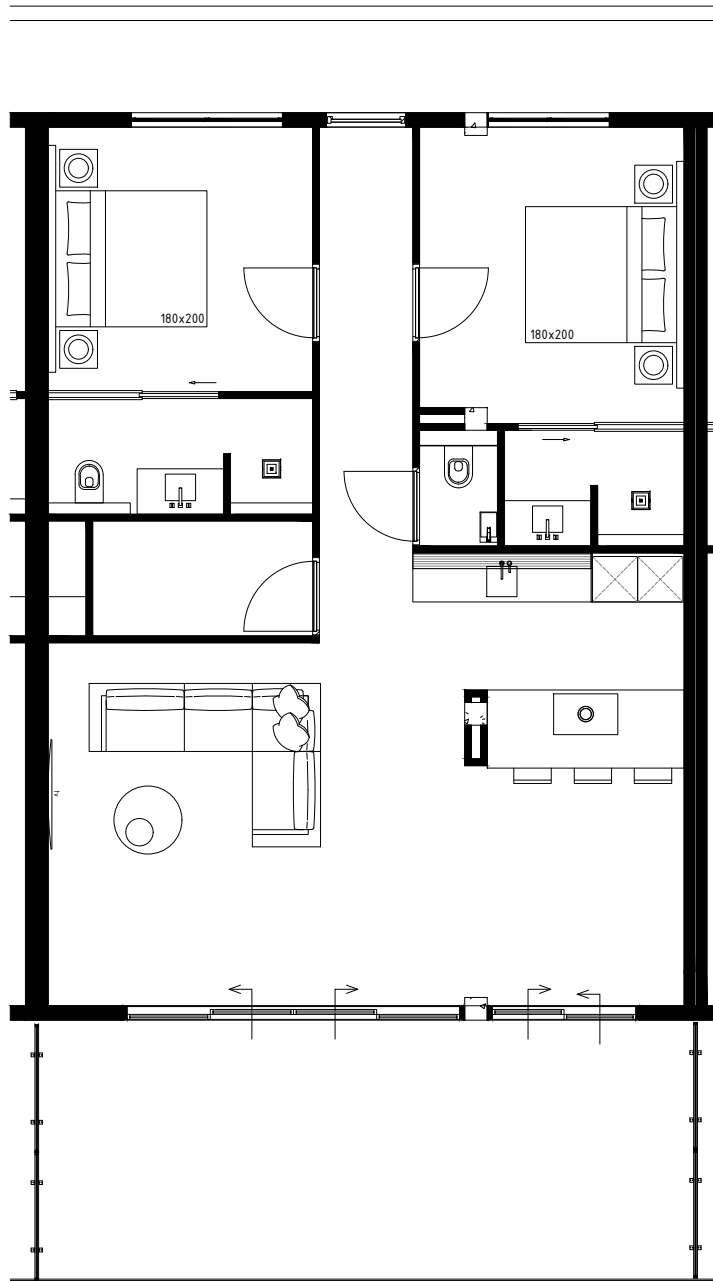

\*All measurements need to be checked in the work. This is not a production drawing.

**PIETER LAUREYS**

Projectname: One Mambo Beach  
 Drawing: Appartement 3.06  
 Date: 27-11-2023  
 Scale: 1:100  
 Format: A3

\*All measurements need to be checked in the work. This is not a production drawing.

**PIETER LAUREYS**

Projectname:	One Mambo Beach
Drawing:	Appartement 3.07
Date:	27-11-2023
Scale:	1:100
Format:	A3

\*All measurements need to be checked in the work. This is not a production drawing.

**PIETER LAUREYS**

Projectname:	One Mambo Beach
Drawing:	Appartement 3.08
Date:	27-11-2023
Scale:	1:100
Format:	A3

\*All measurements need to be checked in the work. This is not a production drawing.

**PIETER LAUREYS**

Projectname: One Mambo Beach  
 Drawing: Appartement 3.09  
 Date: 27-11-2023  
 Scale: 1:100  
 Format: A3

\*All measurements need to be checked in the work. This is not a production drawing.

**PIETER LAUREYS**