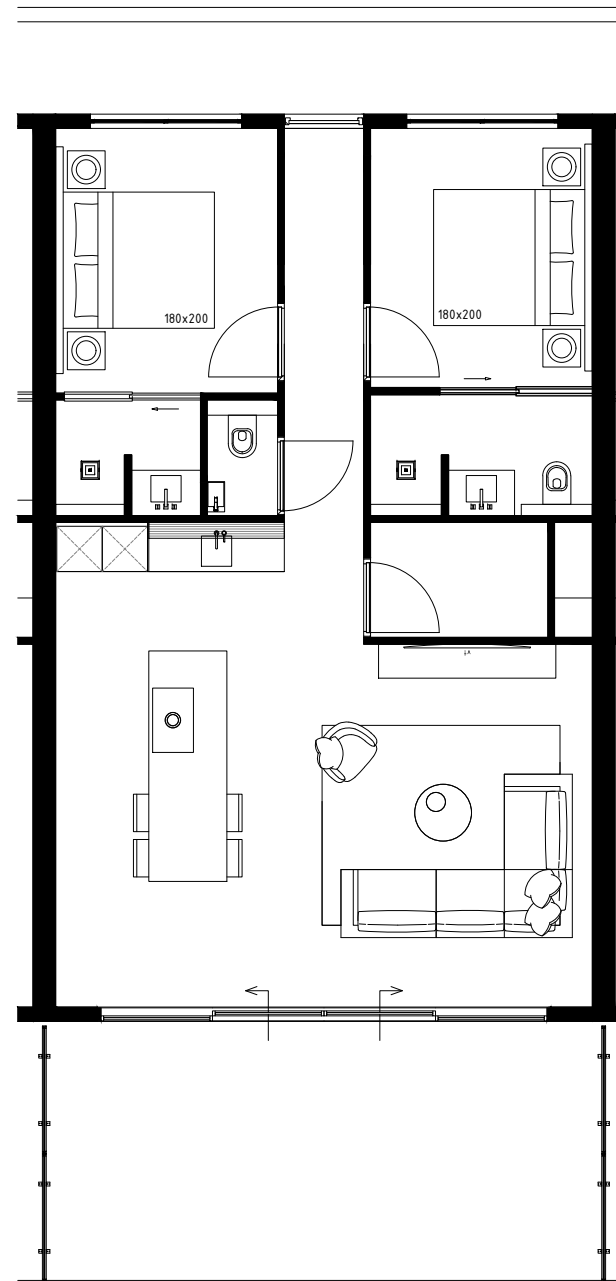

Projectname:	One Mambo Beach
Drawing:	Appartement 3.04
Date:	27-11-2023
Scale:	1:100
Format:	A3

\*All measurements need to be checked in the work. This is not a production drawing.

**PIETER LAUREYS**

Projectname:	One Mambo Beach
Drawing:	Appartement 3.05
Date:	27-11-2023
Scale:	1:100
Format:	A3

\*All measurements need to be checked in the work. This is not a production drawing.

**PIETER LAUREYS**

Projectname: One Mambo Beach  
 Drawing: Appartement 3.06  
 Date: 27-11-2023  
 Scale: 1:100  
 Format: A3

\*All measurements need to be checked in the work. This is not a production drawing.

**PIETER LAUREYS**

Projectname:	One Mambo Beach
Drawing:	Appartement 3.07
Date:	27-11-2023
Scale:	1:100
Format:	A3

\*All measurements need to be checked in the work. This is not a production drawing.

**PIETER LAUREYS**

Projectname:	One Mambo Beach
Drawing:	Appartement 3.08
Date:	27-11-2023
Scale:	1:100
Format:	A3

\*All measurements need to be checked in the work. This is not a production drawing.

**PIETER LAUREYS**