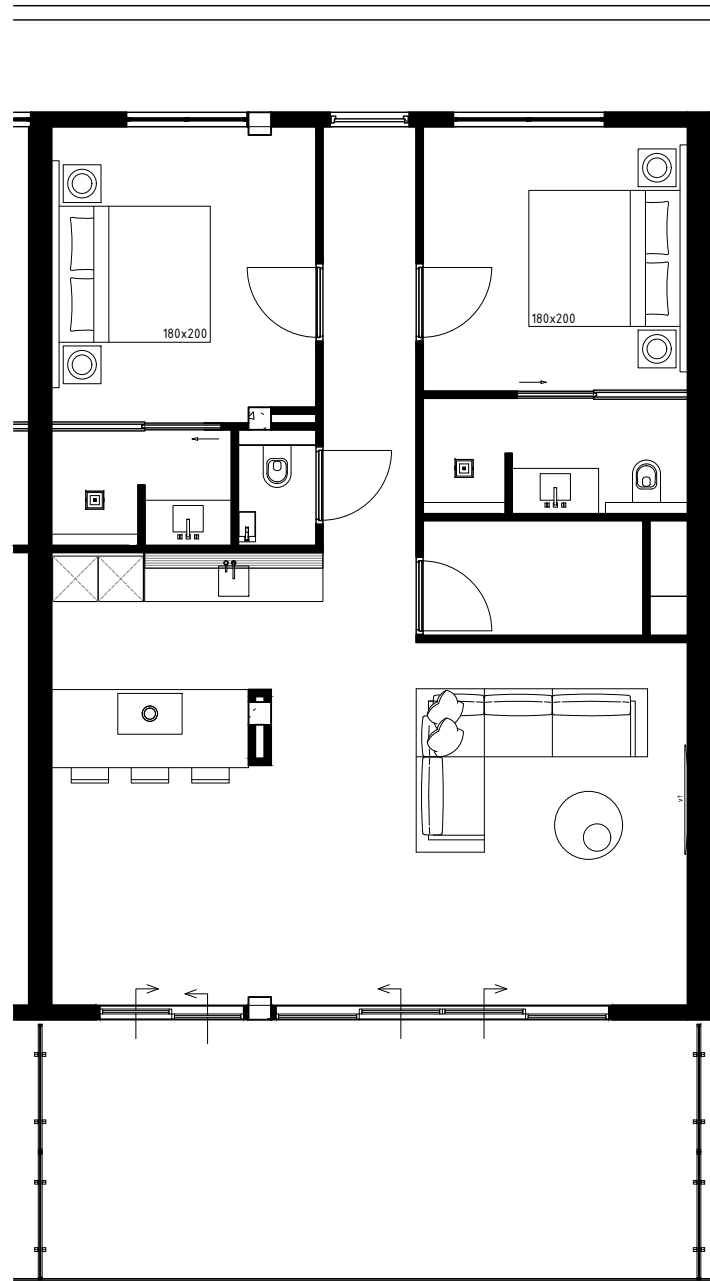

**PIETER LAUREYS**

Projectname: One Mambo Beach  
Drawing: Appartement 3.02  
Date: 27-11-2023  
Scale: 1:100  
Format: A3

\*All measurements need to be checked in the work. This is not a production drawing.

**PIETER LAUREYS**

Projectname:	One Mambo Beach
Drawing:	Appartement 3.03
Date:	27-11-2023
Scale:	1:100
Format:	A3

\*All measurements need to be checked in the work. This is not a production drawing.

**PIETER LAUREYS**

Projectname:	One Mambo Beach
Drawing:	Appartement 3.04
Date:	27-11-2023
Scale:	1:100
Format:	A3

\*All measurements need to be checked in the work. This is not a production drawing.

**PIETER LAUREYS**

Projectname:	One Mambo Beach
Drawing:	Appartement 3.05
Date:	27-11-2023
Scale:	1:100
Format:	A3

\*All measurements need to be checked in the work. This is not a production drawing.

**PIETER LAUREYS**

Projectname: One Mambo Beach  
 Drawing: Appartement 3.06  
 Date: 27-11-2023  
 Scale: 1:100  
 Format: A3