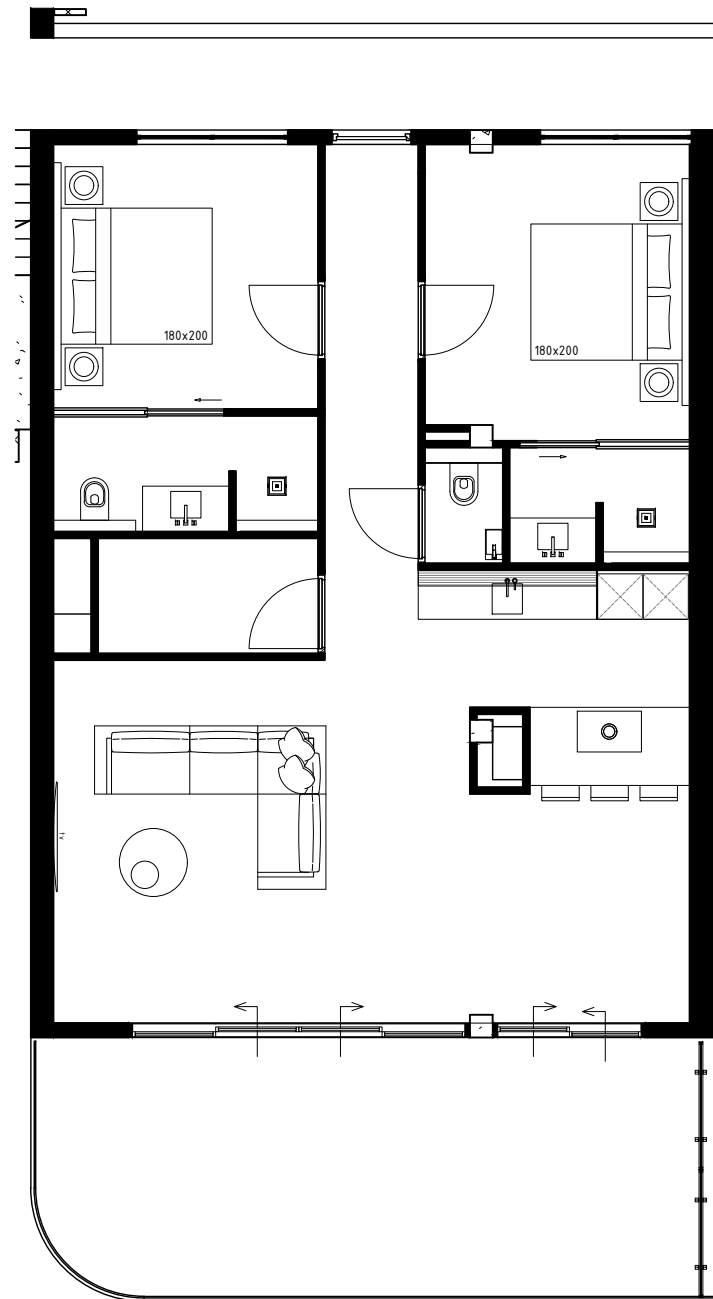

**PIETER LAUREYS**

Projectname: One Mambo Beach  
Drawing: Appartement 3.02  
Date: 27-11-2023  
Scale: 1:100  
Format: A3

\*All measurements need to be checked in the work. This is not a production drawing.

**PIETER LAUREYS**

Projectname:	One Mambo Beach
Drawing:	Appartement 3.03
Date:	27-11-2023
Scale:	1:100
Format:	A3

\*All measurements need to be checked in the work. This is not a production drawing.

**PIETER LAUREYS**

Projectname:	One Mambo Beach
Drawing:	Appartement 3.04
Date:	27-11-2023
Scale:	1:100
Format:	A3

\*All measurements need to be checked in the work. This is not a production drawing.

**PIETER LAUREYS**

Projectname:	One Mambo Beach
Drawing:	Appartement 3.05
Date:	27-11-2023
Scale:	1:100
Format:	A3

\*All measurements need to be checked in the work. This is not a production drawing.

**PIETER LAUREYS**

Projectname: One Mambo Beach  
 Drawing: Appartement 3.06  
 Date: 27-11-2023  
 Scale: 1:100  
 Format: A3