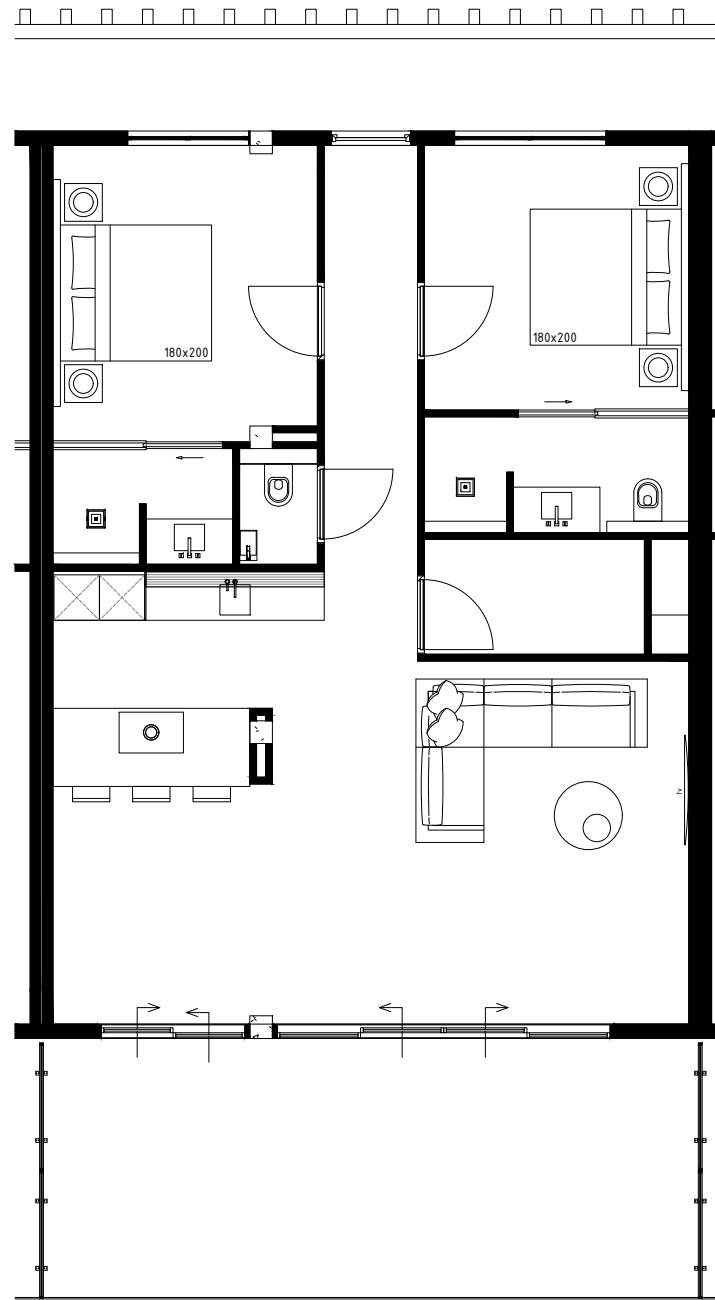

PIETER LAUREYS

Projectname:	One Mambo Beach
Drawing:	Appartement 2.02
Date:	27-11-2023
Scale:	1:100
Format:	A3

*All measurements need to be checked in the work. This is not a production drawing.

PIETER LAUREYS

*All measurements need to be checked in the work. This is not a production drawing.

PIETER LAUREYS

Projectname:	One Mambo Beach
Drawing:	Appartement 2.05
Date:	27-11-2023
Scale:	1:100
Format:	A3

*All measurements need to be checked in the work. This is not a production drawing.

PIETER LAUREYS

Projectname:	One Mambo Beach
Drawing:	Appartement 2.06
Date:	27-11-2023
Scale:	1:100
Format:	A3

*All measurements need to be checked in the work. This is not a production drawing.

PIETER LAUREYS

Projectname:	One Mambo Beach
Drawing:	Appartement 2.07
Date:	27-11-2023
Scale:	1:100
Format:	A3

*All measurements need to be checked in the work. This is not a production drawing.

PIETER LAUREYS

Projectname: One Mambo Beach
 Drawing: Appartement 2.08
 Date: 27-11-2023
 Scale: 1:100
 Format: A3