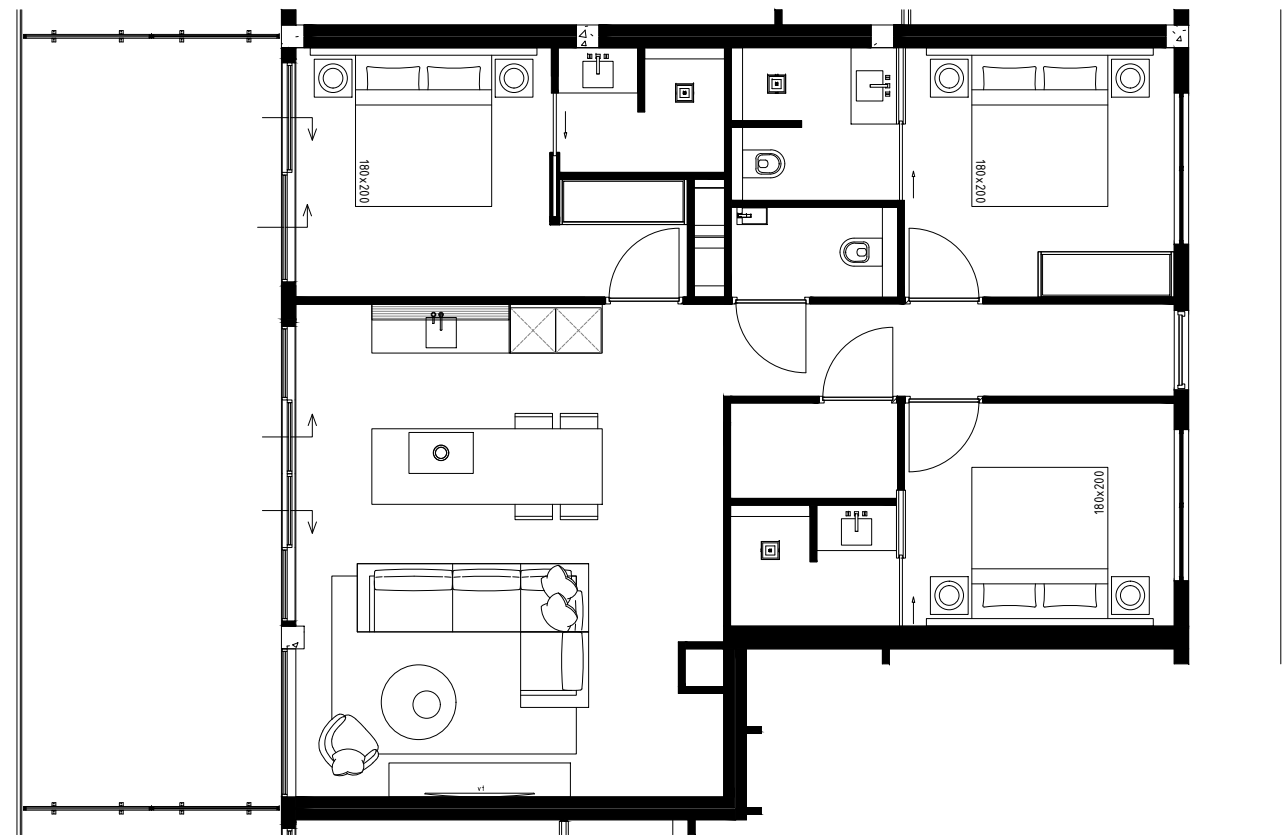

*All measurements need to be checked in the work. This is not a production drawing.

PIETER LAUREYS

Projectname:	One Mambo Beach
Drawing:	Appartement 2.15
Date:	27-11-2023
Scale:	1:100
Format:	A3