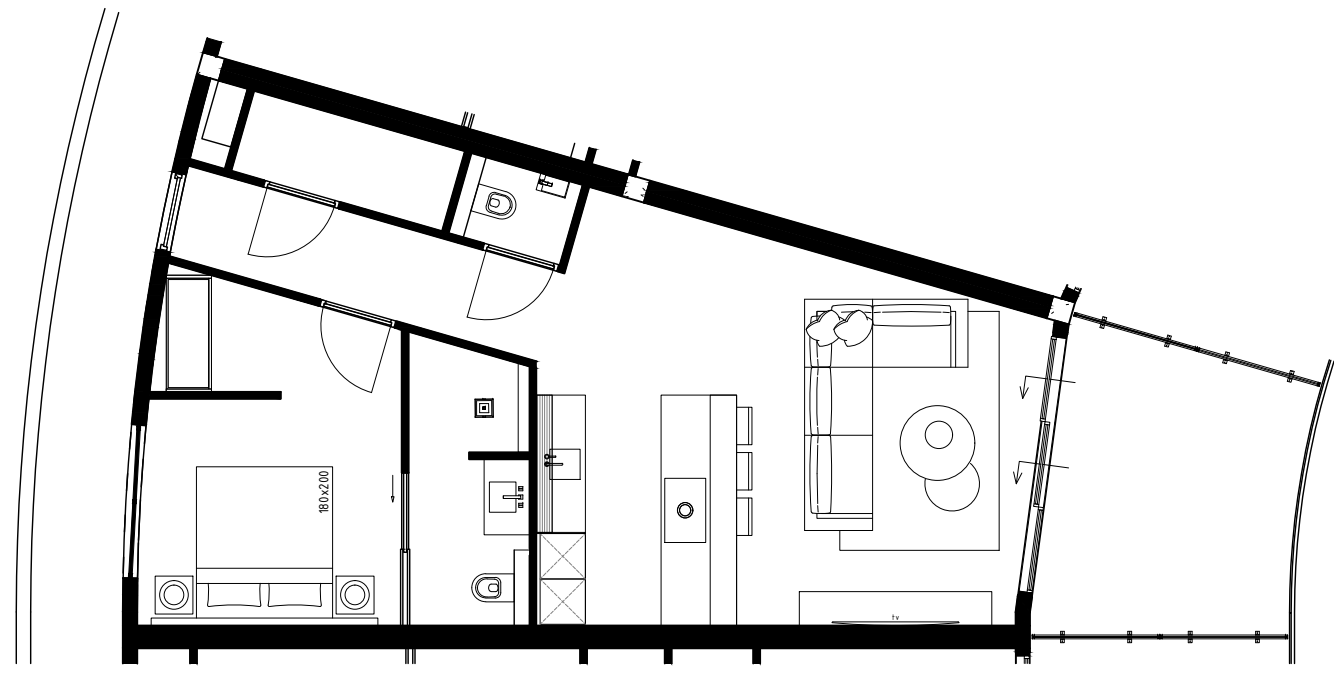

*All measurements need to be checked in the work. This is not a production drawing.

PIETER LAUREYS

Projectname: One Mambo Beach
 Drawing: Appartement 2.01
 Date: 27-11-2023
 Scale: 1:100
 Format: A3

*All measurements need to be checked in the work. This is not a production drawing.

PIETER LAUREYS

Projectname:	One Mambo Beach
Drawing:	Appartement 2.02
Date:	27-11-2023
Scale:	1:100
Format:	A3

*All measurements need to be checked in the work. This is not a production drawing.

PIETER LAUREYS

Projectname:	One Mambo Beach
Drawing:	Appartement 2.03
Date:	27-11-2023
Scale:	1:100
Format:	A3

*All measurements need to be checked in the work. This is not a production drawing.

PIETER LAUREYS

Projectname:	One Mambo Beach
Drawing:	Appartement 2.04
Date:	27-11-2023
Scale:	1:100
Format:	A3