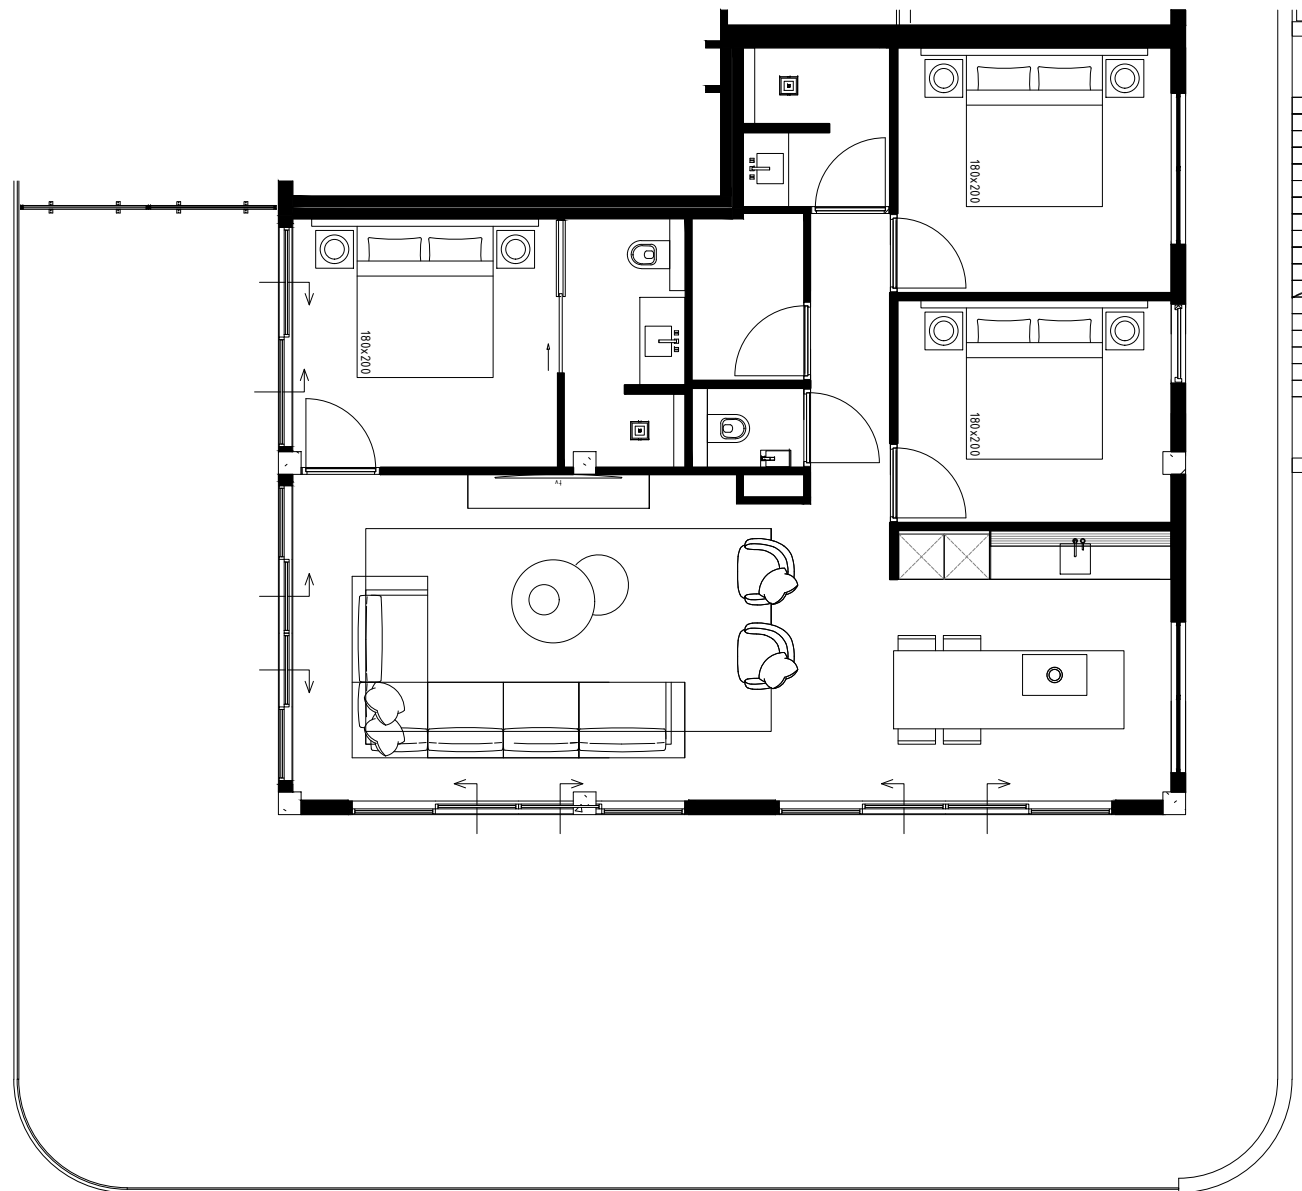

*All measurements need to be checked in the work. This is not a production drawing.

PIETER LAUREYS

Projectname:	One Mambo Beach
Drawing:	Appartement 2.13
Date:	27-11-2023
Scale:	1:100
Format:	A3

*All measurements need to be checked in the work. This is not a production drawing.

PIETER LAUREYS

Projectname:	One Mambo Beach
Drawing:	Appartement 2.14
Date:	27-11-2023
Scale:	1:100
Format:	A3

*All measurements need to be checked in the work. This is not a production drawing.

PIETER LAUREYS

Projectname:	One Mambo Beach
Drawing:	Appartement 2.15
Date:	27-11-2023
Scale:	1:100
Format:	A3

*All measurements need to be checked in the work. This is not a production drawing.

PIETER LAUREYS

Projectname:	One Mambo Beach
Drawing:	Appartement 2.16
Date:	27-11-2023
Scale:	1:100
Format:	A3