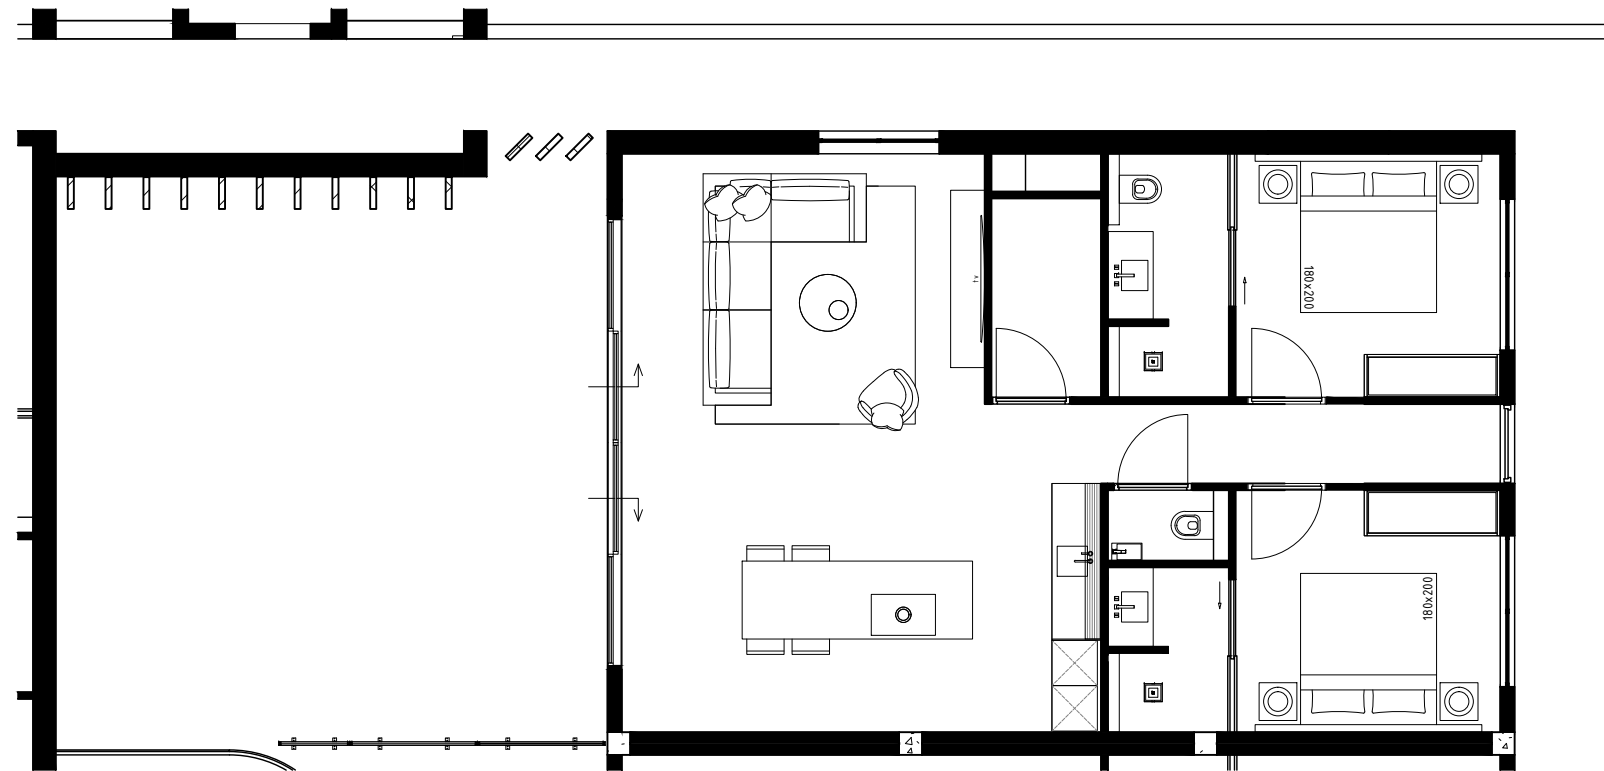

PIETER LAUREYS

Projectname:	One Mambo Beach
Drawing:	Appartement 2.10
Date:	27-11-2023
Scale:	1:100
Format:	A3

*All measurements need to be checked in the work. This is not a production drawing.

PIETER LAUREYS

Projectname:	One Mambo Beach
Drawing:	Appartement 2.11
Date:	27-11-2023
Scale:	1:100
Format:	A3

*All measurements need to be checked in the work. This is not a production drawing.

PIETER LAUREYS

Projectname:	One Mambo Beach
Drawing:	Appartement 2.12
Date:	27-11-2023
Scale:	1:100
Format:	A3