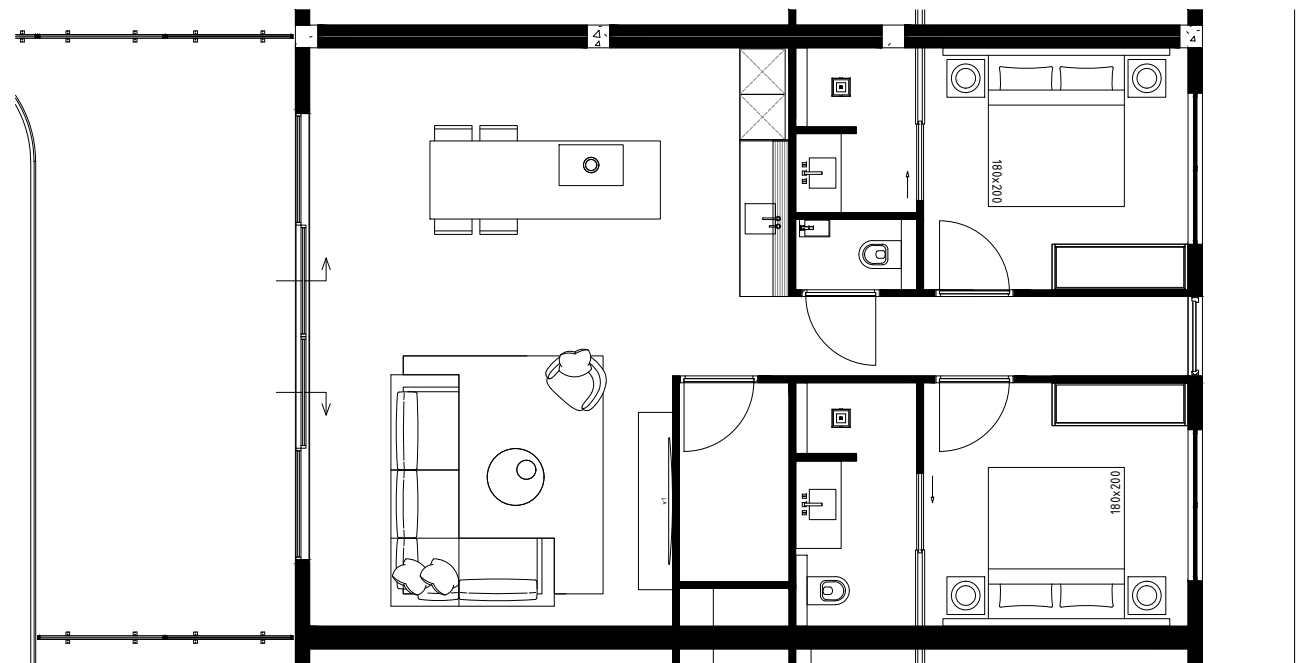

PIETER LAUREYS

Projectname:	One Mambo Beach
Drawing:	Appartement 2.10
Date:	27-11-2023
Scale:	1:100
Format:	A3

*All measurements need to be checked in the work. This is not a production drawing.

PIETER LAUREYS

Projectname:	One Mambo Beach
Drawing:	Appartement 2.11
Date:	27-11-2023
Scale:	1:100
Format:	A3

*All measurements need to be checked in the work. This is not a production drawing.

PIETER LAUREYS

Projectname:	One Mambo Beach
Drawing:	Appartement 2.12
Date:	27-11-2023
Scale:	1:100
Format:	A3