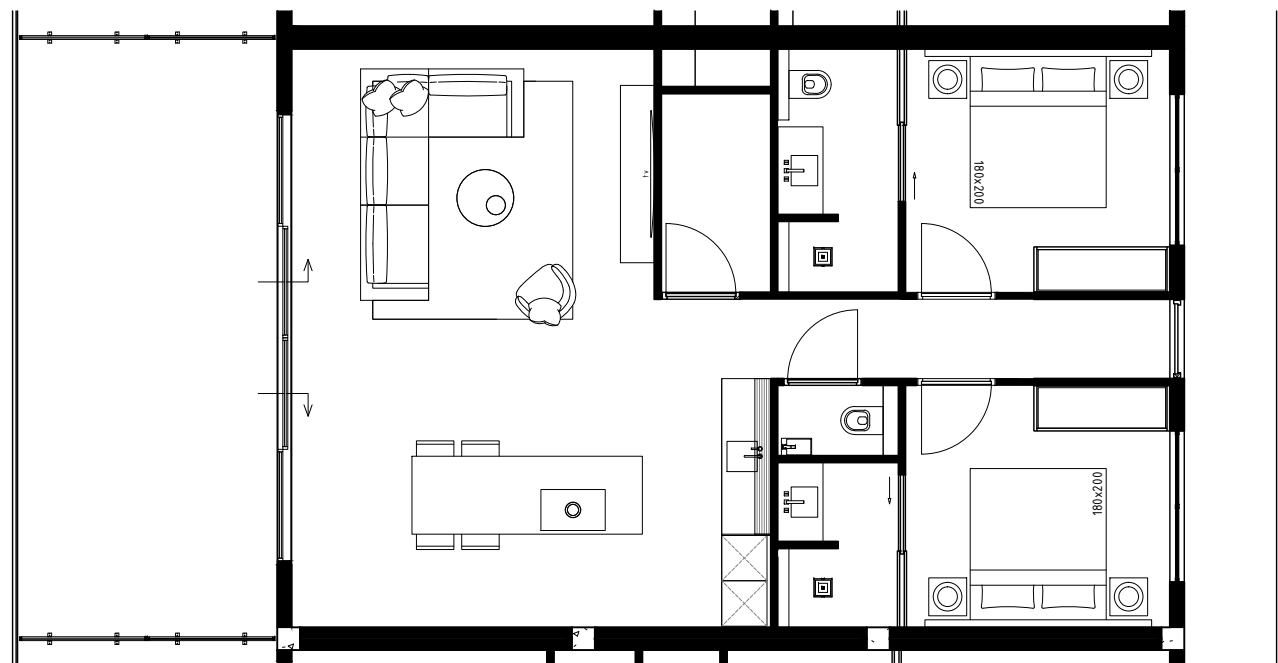

PIETER LAUREYS

Projectname:	One Mambo Beach
Drawing:	Appartement 2.10
Date:	27-11-2023
Scale:	1:100
Format:	A3

*All measurements need to be checked in the work. This is not a production drawing.

PIETER LAUREYS

Projectname:	One Mambo Beach
Drawing:	Appartement 2.11
Date:	27-11-2023
Scale:	1:100
Format:	A3

*All measurements need to be checked in the work. This is not a production drawing.

PIETER LAUREYS

Projectname:	One Mambo Beach
Drawing:	Appartement 2.12
Date:	27-11-2023
Scale:	1:100
Format:	A3

*All measurements need to be checked in the work. This is not a production drawing.

PIETER LAUREYS

Projectname:	One Mambo Beach
Drawing:	Appartement 2.13
Date:	27-11-2023
Scale:	1:100
Format:	A3

*All measurements need to be checked in the work. This is not a production drawing.