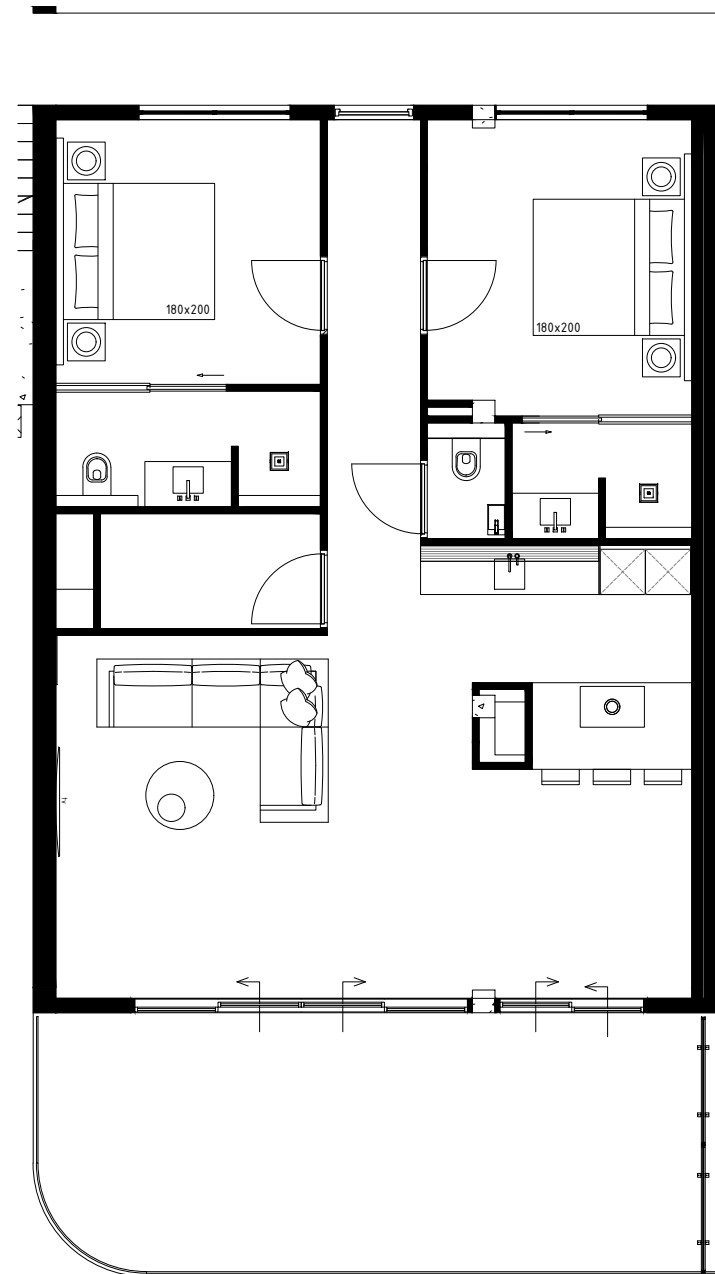

PIETER LAUREYS

Projectname:	One Mambo Beach
Drawing:	Appartement 2.02
Date:	27-11-2023
Scale:	1:100
Format:	A3

*All measurements need to be checked in the work. This is not a production drawing.

PIETER LAUREYS

Projectname:	One Mambo Beach
Drawing:	Appartement 2.03
Date:	27-11-2023
Scale:	1:100
Format:	A3

*All measurements need to be checked in the work. This is not a production drawing.

PIETER LAUREYS

Projectname:	One Mambo Beach
Drawing:	Appartement 2.04
Date:	27-11-2023
Scale:	1:100
Format:	A3

*All measurements need to be checked in the work. This is not a production drawing.

PIETER LAUREYS

Projectname:	One Mambo Beach
Drawing:	Appartement 2.05
Date:	27-11-2023
Scale:	1:100
Format:	A3

*All measurements need to be checked in the work. This is not a production drawing.

PIETER LAUREYS

Projectname:	One Mambo Beach
Drawing:	Appartement 2.06
Date:	27-11-2023
Scale:	1:100
Format:	A3

*All measurements need to be checked in the work. This is not a production drawing.

PIETER LAUREYS