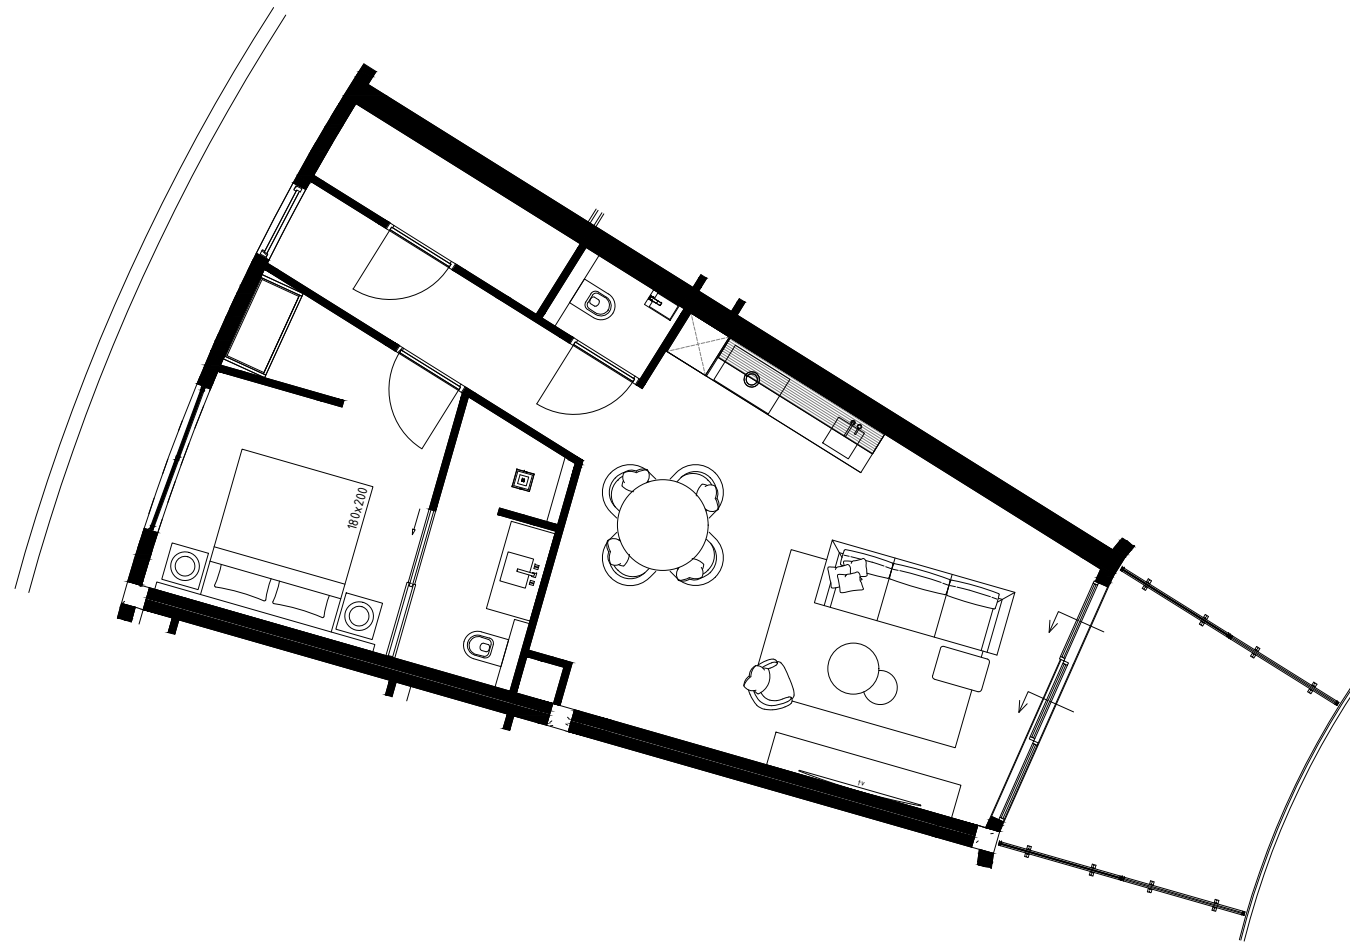

*All measurements need to be checked in the work. This is not a production drawing.

PIETER LAUREYS

Projectname: One Mambo Beach
 Drawing: Appartement 2.01
 Date: 27-11-2023
 Scale: 1:100
 Format: A3

*All measurements need to be checked in the work. This is not a production drawing.

PIETER LAUREYS

Projectname:	One Mambo Beach
Drawing:	Appartement 2.02
Date:	27-11-2023
Scale:	1:100
Format:	A3

*All measurements need to be checked in the work. This is not a production drawing.

PIETER LAUREYS

Projectname:	One Mambo Beach
Drawing:	Appartement 2.03
Date:	27-11-2023
Scale:	1:100
Format:	A3

*All measurements need to be checked in the work. This is not a production drawing.

PIETER LAUREYS

Projectname:	One Mambo Beach
Drawing:	Appartement 2.04
Date:	27-11-2023
Scale:	1:100
Format:	A3