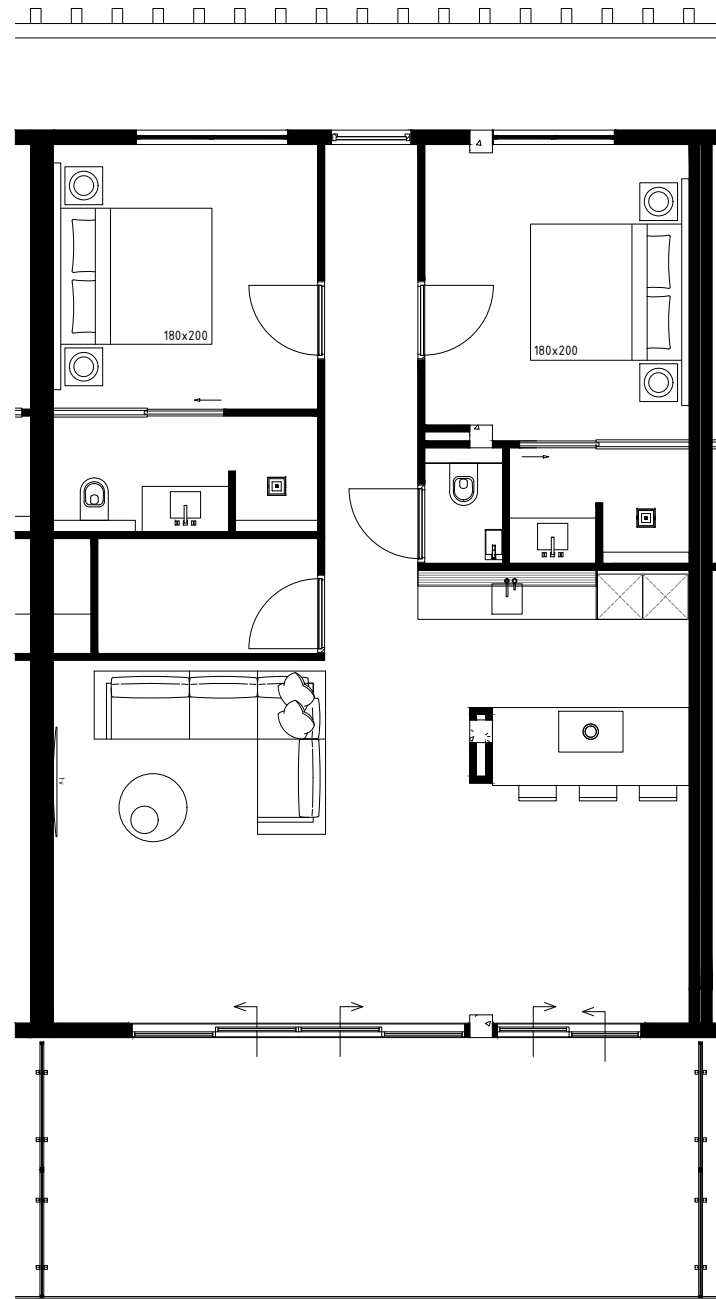

PIETER LAUREYS

Projectname:	One Mambo Beach
Drawing:	Appartement 2.06
Date:	27-11-2023
Scale:	1:100
Format:	A3

*All measurements need to be checked in the work. This is not a production drawing.

PIETER LAUREYS

Projectname:	One Mambo Beach
Drawing:	Appartement 2.07
Date:	27-11-2023
Scale:	1:100
Format:	A3

*All measurements need to be checked in the work. This is not a production drawing.

PIETER LAUREYS

Projectname: One Mambo Beach
 Drawing: Appartement 2.08
 Date: 27-11-2023
 Scale: 1:100
 Format: A3

*All measurements need to be checked in the work. This is not a production drawing.

PIETER LAUREYS

Projectname:	One Mambo Beach
Drawing:	Appartement 2.09
Date:	27-11-2023
Scale:	1:100
Format:	A3

*All measurements need to be checked in the work. This is not a production drawing.

PIETER LAUREYS

Projectname:	One Mambo Beach
Drawing:	Appartement 2.10
Date:	27-11-2023
Scale:	1:100
Format:	A3

*All measurements need to be checked in the work. This is not a production drawing.

PIETER LAUREYS