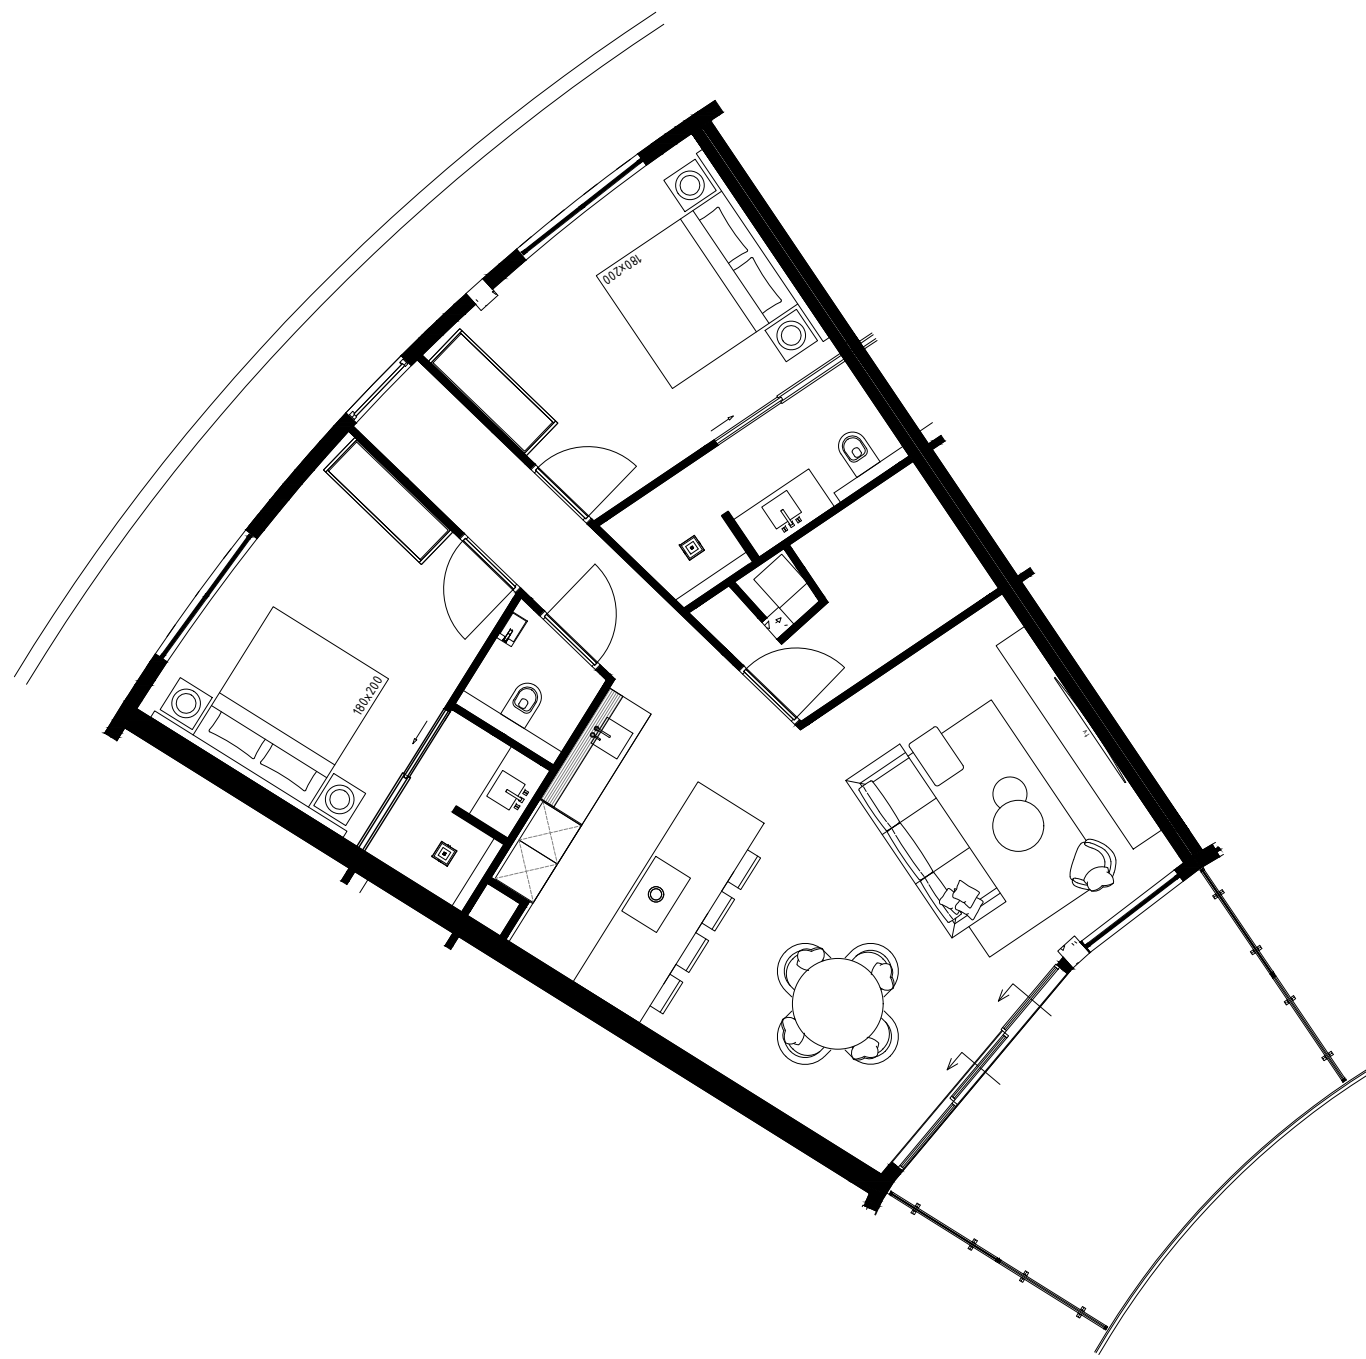

*All measurements need to be checked in the work. This is not a production drawing.

PIETER LAUREYS

Projectname: One Mambo Beach
 Drawing: Appartement 2.01
 Date: 27-11-2023
 Scale: 1:100
 Format: A3

*All measurements need to be checked in the work. This is not a production drawing.

PIETER LAUREYS

Projectname:	One Mambo Beach
Drawing:	Appartement 2.02
Date:	27-11-2023
Scale:	1:100
Format:	A3

*All measurements need to be checked in the work. This is not a production drawing.

PIETER LAUREYS

Projectname:	One Mambo Beach
Drawing:	Appartement 2.03
Date:	27-11-2023
Scale:	1:100
Format:	A3

*All measurements need to be checked in the work. This is not a production drawing.

PIETER LAUREYS

Projectname:	One Mambo Beach
Drawing:	Appartement 2.04
Date:	27-11-2023
Scale:	1:100
Format:	A3

PIETER LAUREYS

Projectname:	One Mambo Beach
Drawing:	Appartement 2.06
Date:	27-11-2023
Scale:	1:100
Format:	A3

*All measurements need to be checked in the work. This is not a production drawing.

PIETER LAUREYS