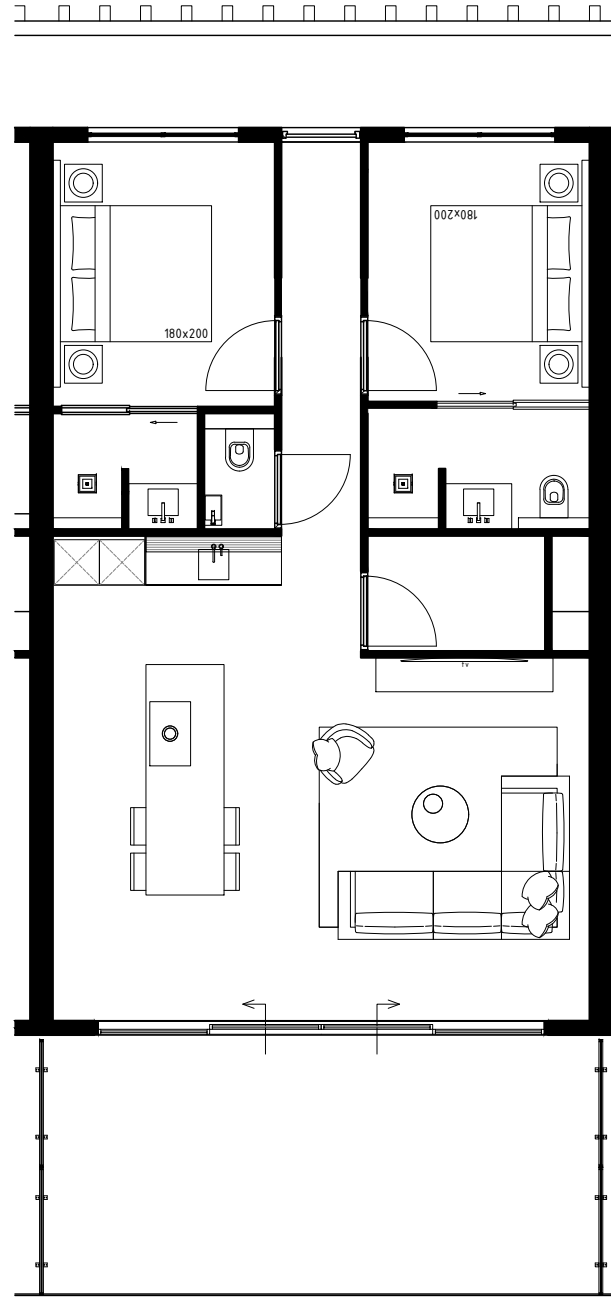

*All measurements need to be checked in the work. This is not a production drawing.

PIETER LAUREYS

Projectname:	One Mambo Beach
Drawing:	Appartement 2.05
Date:	27-11-2023
Scale:	1:100
Format:	A3

*All measurements need to be checked in the work. This is not a production drawing.

PIETER LAUREYS

Projectname:	One Mambo Beach
Drawing:	Appartement 2.06
Date:	27-11-2023
Scale:	1:100
Format:	A3

*All measurements need to be checked in the work. This is not a production drawing.

PIETER LAUREYS

Projectname:	One Mambo Beach
Drawing:	Appartement 2.07
Date:	27-11-2023
Scale:	1:100
Format:	A3

*All measurements need to be checked in the work. This is not a production drawing.

PIETER LAUREYS

Projectname: One Mambo Beach
 Drawing: Appartement 2.08
 Date: 27-11-2023
 Scale: 1:100
 Format: A3