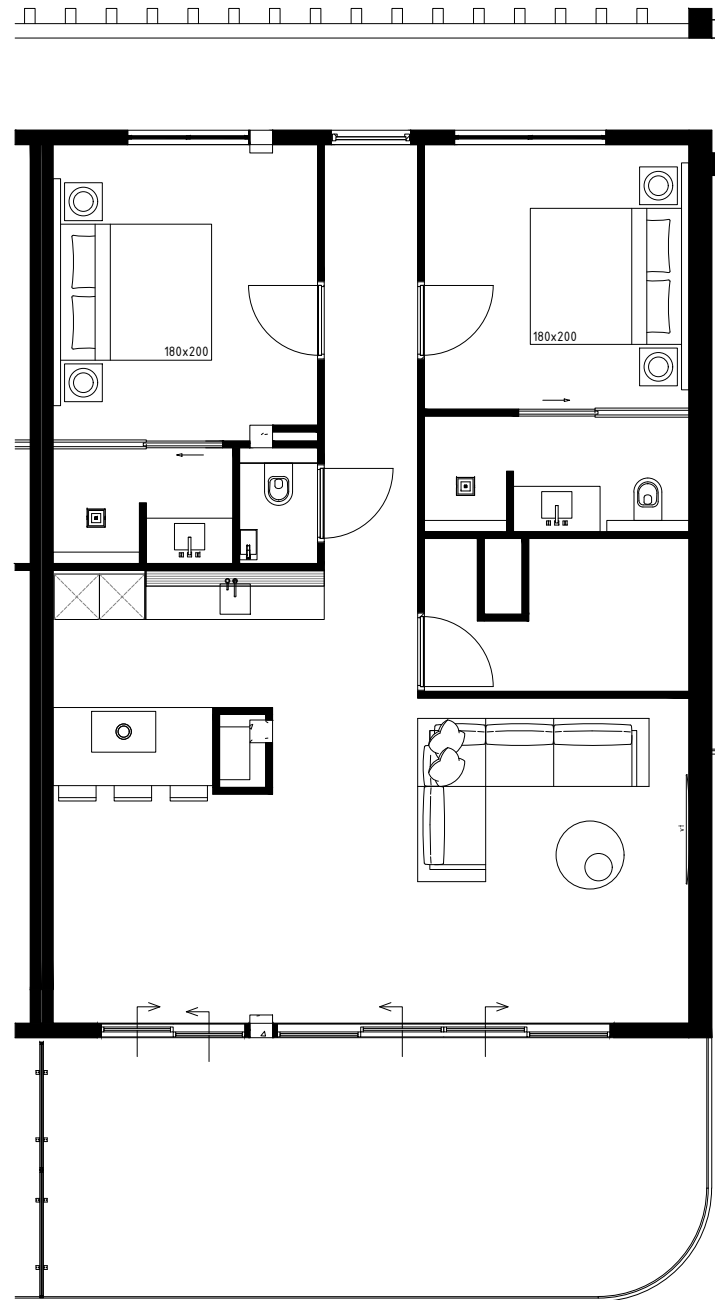

PIETER LAUREYS

Projectname:	One Mambo Beach
Drawing:	Appartement 2.06
Date:	27-11-2023
Scale:	1:100
Format:	A3

*All measurements need to be checked in the work. This is not a production drawing.

PIETER LAUREYS

Projectname:	One Mambo Beach
Drawing:	Appartement 2.07
Date:	27-11-2023
Scale:	1:100
Format:	A3

*All measurements need to be checked in the work. This is not a production drawing.

PIETER LAUREYS

Projectname: One Mambo Beach
 Drawing: Appartement 2.08
 Date: 27-11-2023
 Scale: 1:100
 Format: A3

*All measurements need to be checked in the work. This is not a production drawing.

PIETER LAUREYS

Projectname:	One Mambo Beach
Drawing:	Appartement 2.09
Date:	27-11-2023
Scale:	1:100
Format:	A3

*All measurements need to be checked in the work. This is not a production drawing.

PIETER LAUREYS

Projectname:	One Mambo Beach
Drawing:	Appartement 2.10
Date:	27-11-2023
Scale:	1:100
Format:	A3

*All measurements need to be checked in the work. This is not a production drawing.

PIETER LAUREYS