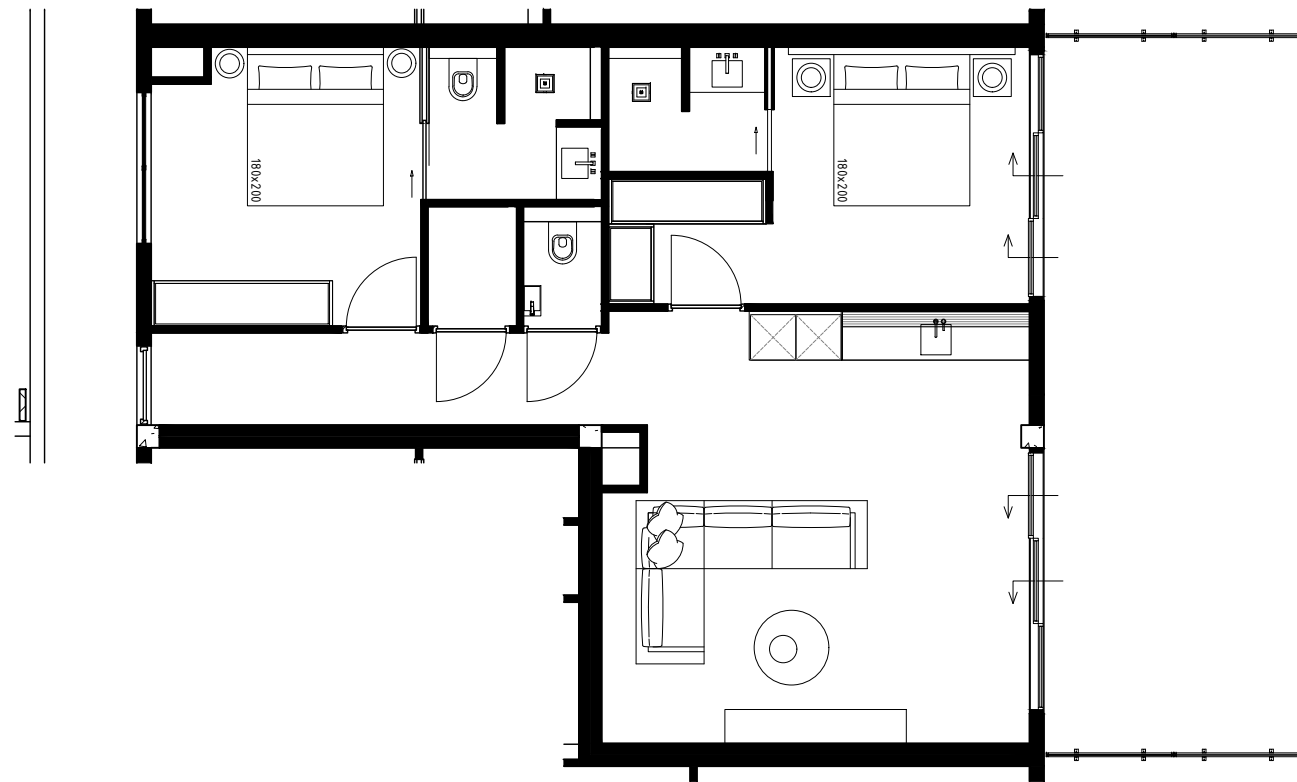

*All measurements need to be checked in the work. This is not a production drawing.

PIETER LAUREYS

Projectname: One Mambo Beach
 Drawing: Appartement 2.01
 Date: 27-11-2023
 Scale: 1:100
 Format: A3

*All measurements need to be checked in the work. This is not a production drawing.

PIETER LAUREYS

Projectname:	One Mambo Beach
Drawing:	Appartement 2.02
Date:	27-11-2023
Scale:	1:100
Format:	A3

*All measurements need to be checked in the work. This is not a production drawing.

PIETER LAUREYS

Projectname:	One Mambo Beach
Drawing:	Appartement 2.03
Date:	27-11-2023
Scale:	1:100
Format:	A3

*All measurements need to be checked in the work. This is not a production drawing.

PIETER LAUREYS

Projectname:	One Mambo Beach
Drawing:	Appartement 2.04
Date:	27-11-2023
Scale:	1:100
Format:	A3

PIETER LAUREYS

Projectname:	One Mambo Beach
Drawing:	Appartement 2.06
Date:	27-11-2023
Scale:	1:100
Format:	A3

*All measurements need to be checked in the work. This is not a production drawing.

PIETER LAUREYS